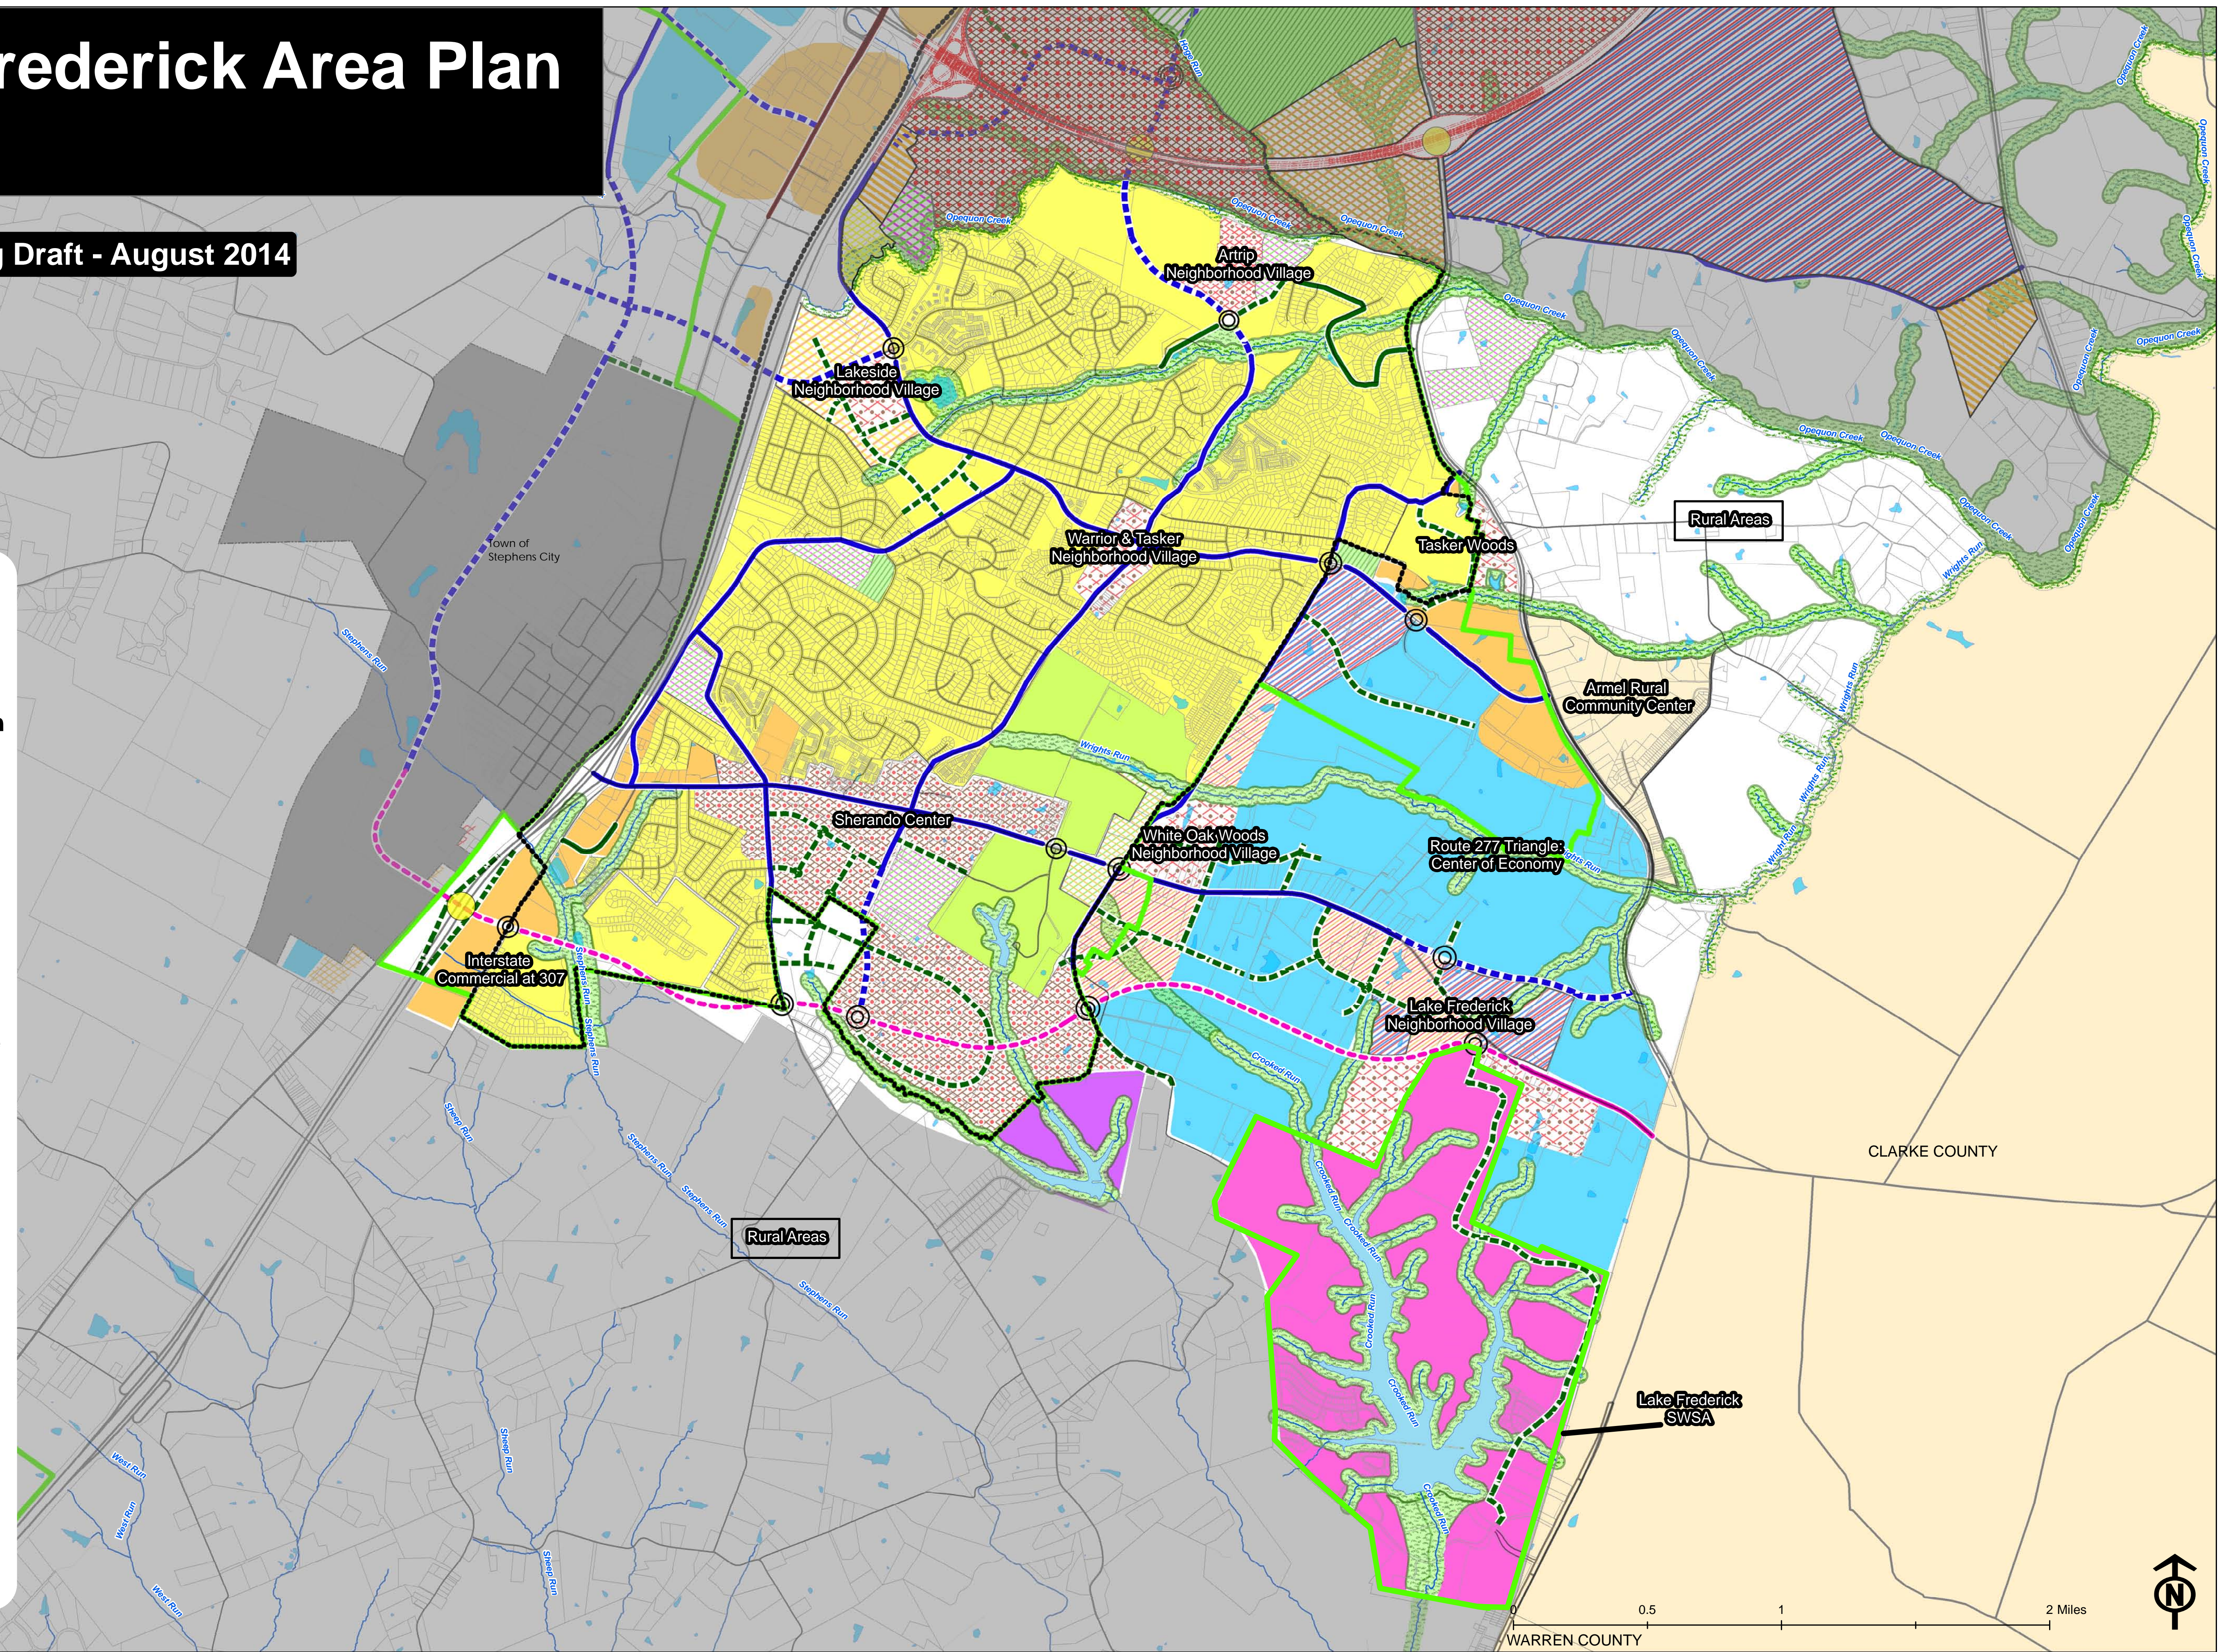

# Southern Frederick Area Plan

## Land Use

SoFred Public Hearing Draft - August 2014

- Southern Frederick Area Plan
- Urban Development Area
- Sewer & Water Service Area
- Parcels
- Long Range Land Use Plan**
- Residential
- High Density Residential
- Neighborhood Village
- Urban Center
- Mobile Home
- Business
- Highway Commercial
- Mixed-Use
- Mixed Use Commercial/Office
- Mixed Use Industrial/Office
- Industrial
- Warehouse
- Heavy Industrial
- Extractive Minin
- ERR
- Commercial Rec
- Community Center
- Fire & Rescue
- Historic
- Institutional
- PUD
- Park
- Recreation
- School

0.5 1 2 Miles