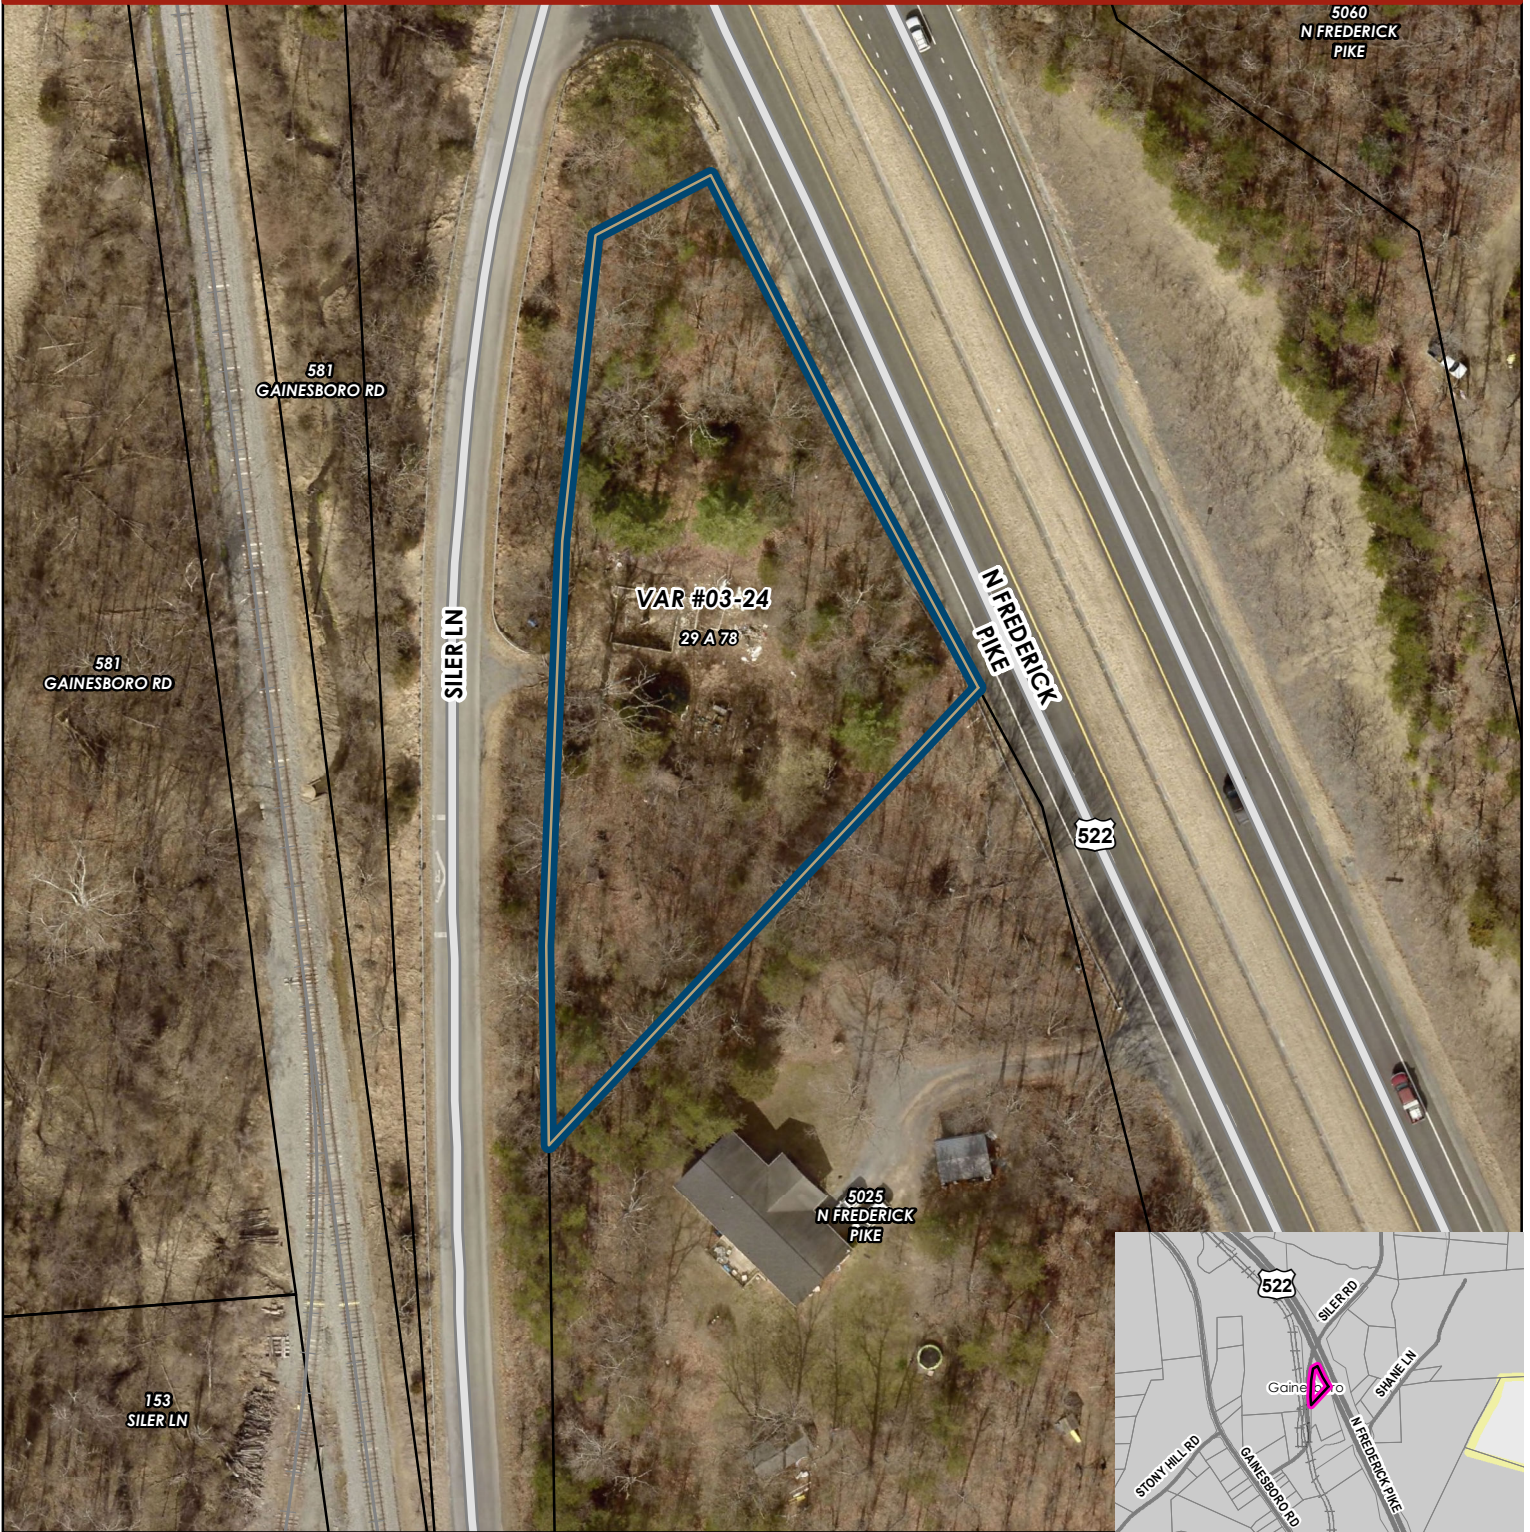

VAR # 03 - 24: Braddock Hills LLC

PIN: 29 - A - 78

Front and Side Variance
Location Map

Application
Parcels

0 50 100 200 Feet

Frederick County Planning & Development
107 N Kent St
Winchester, VA 22601
540 - 665 - 5651
Map Created: January 30, 2024