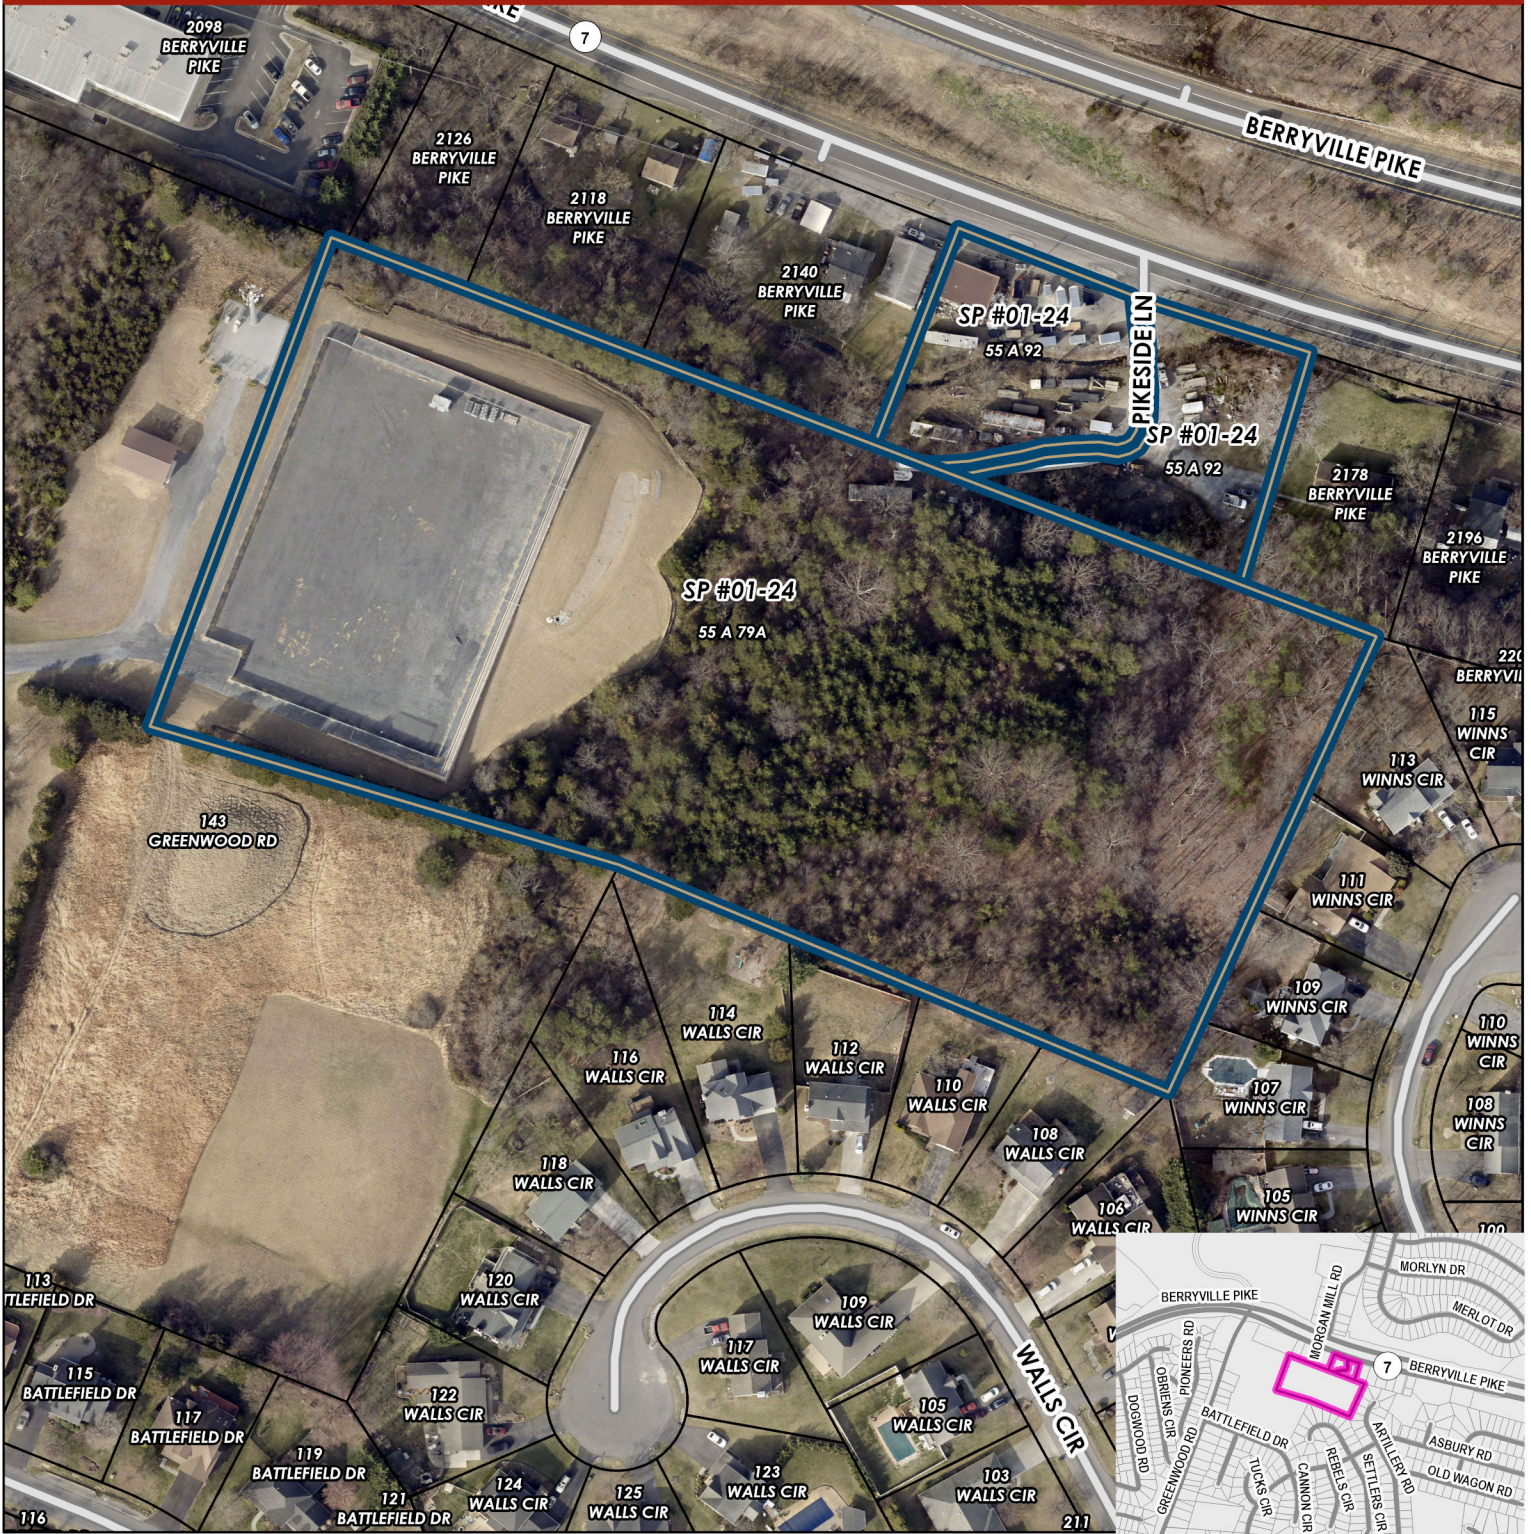

# SP # 01 - 24: Rappahannock Electric Co-op

PINs: 55 - A - 79A, 55 - A - 92

## New Access Road to Millbrook Substation Location Map

- Application
- Sewer and Water Service Area
- Parcels

0 95 190 380 Feet