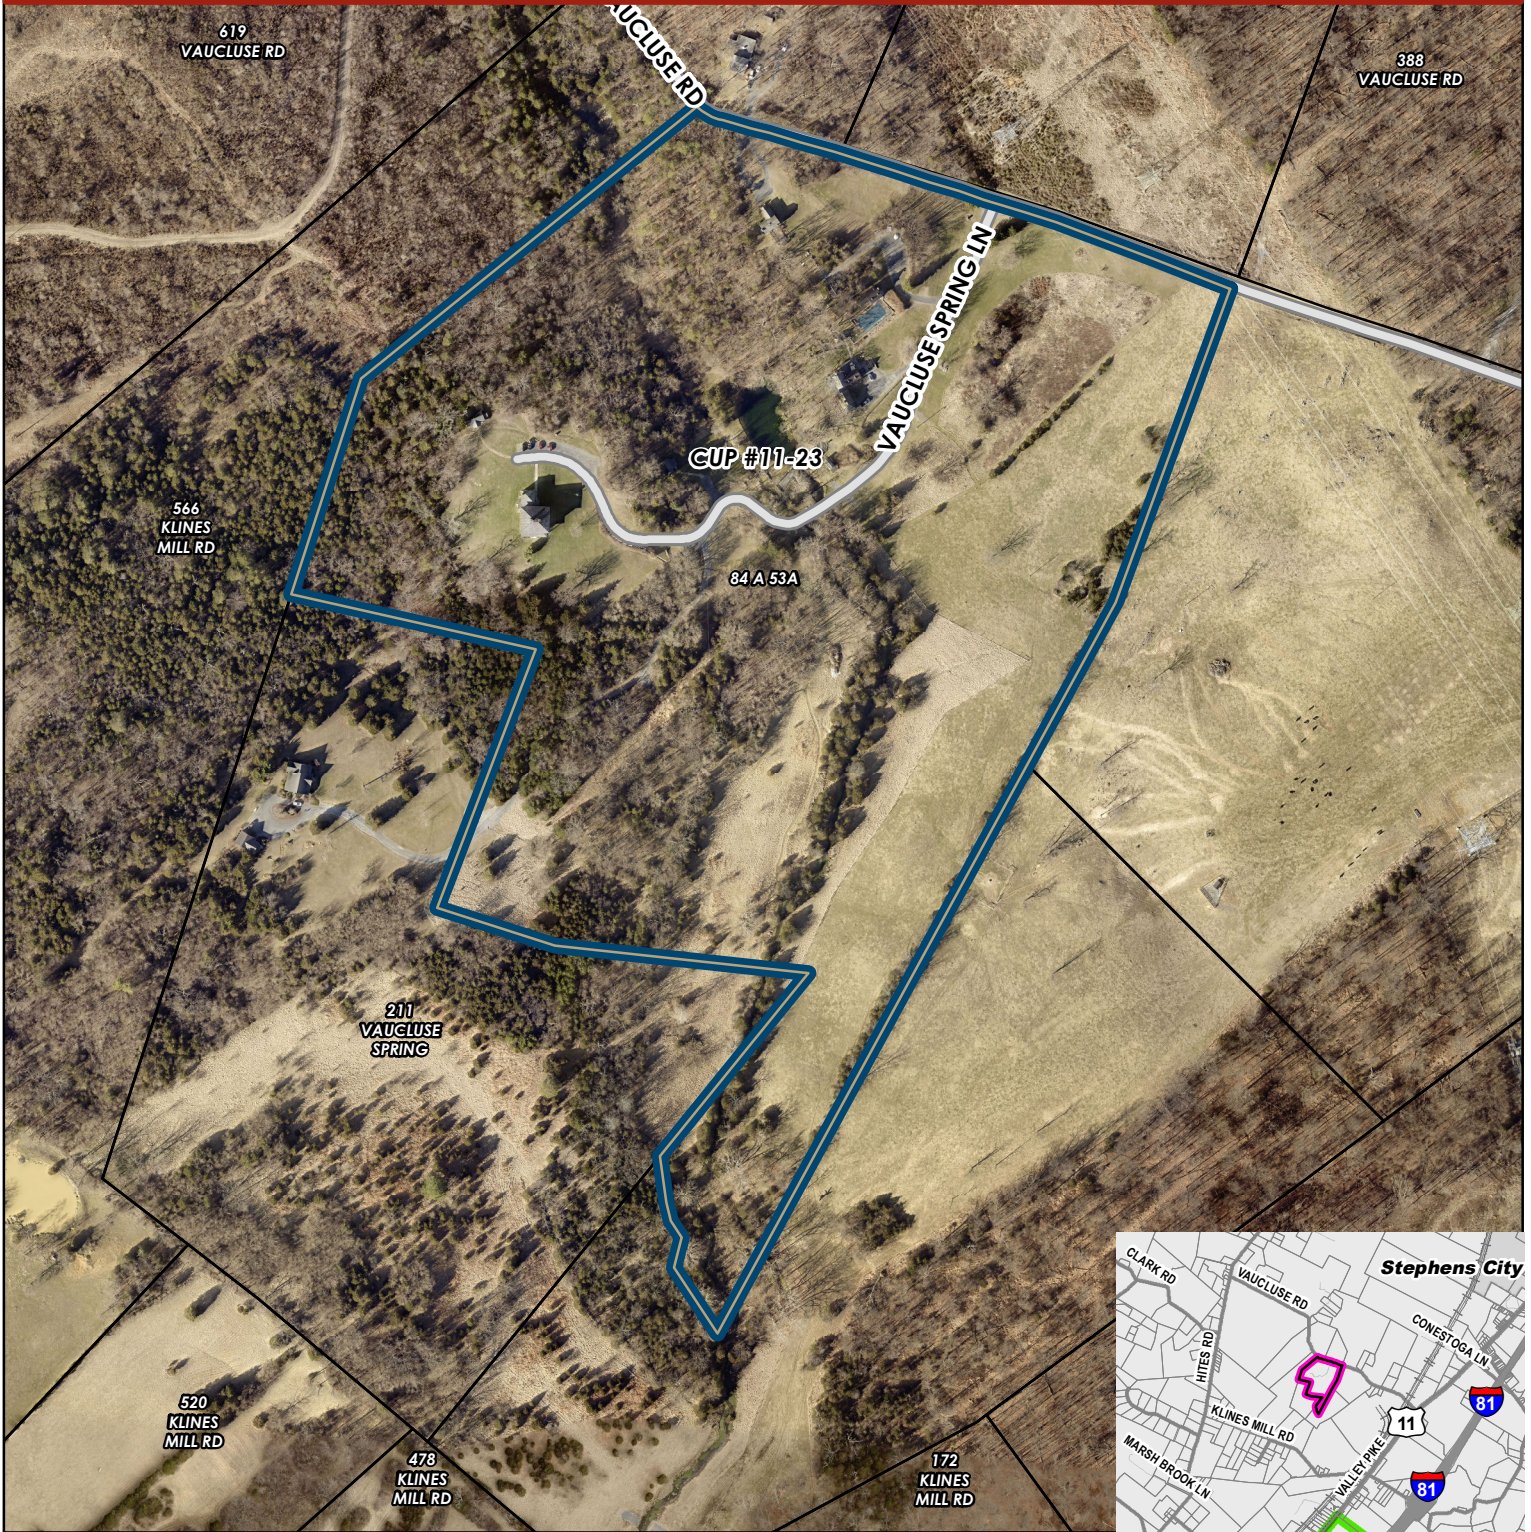

CUP # 11 - 23: 231 Vaucluse Spring Holding, LLC

PIN: 84 - A - 53A

Recreation Area and Resort, Restaurant, and Special Event Facility
Location Map

Application
Parcels

0 230 460 920 Feet

Frederick County Planning & Development
107 N Kent St
Winchester, VA 22601
540 - 665 - 5651
Map Created: December 14, 2023