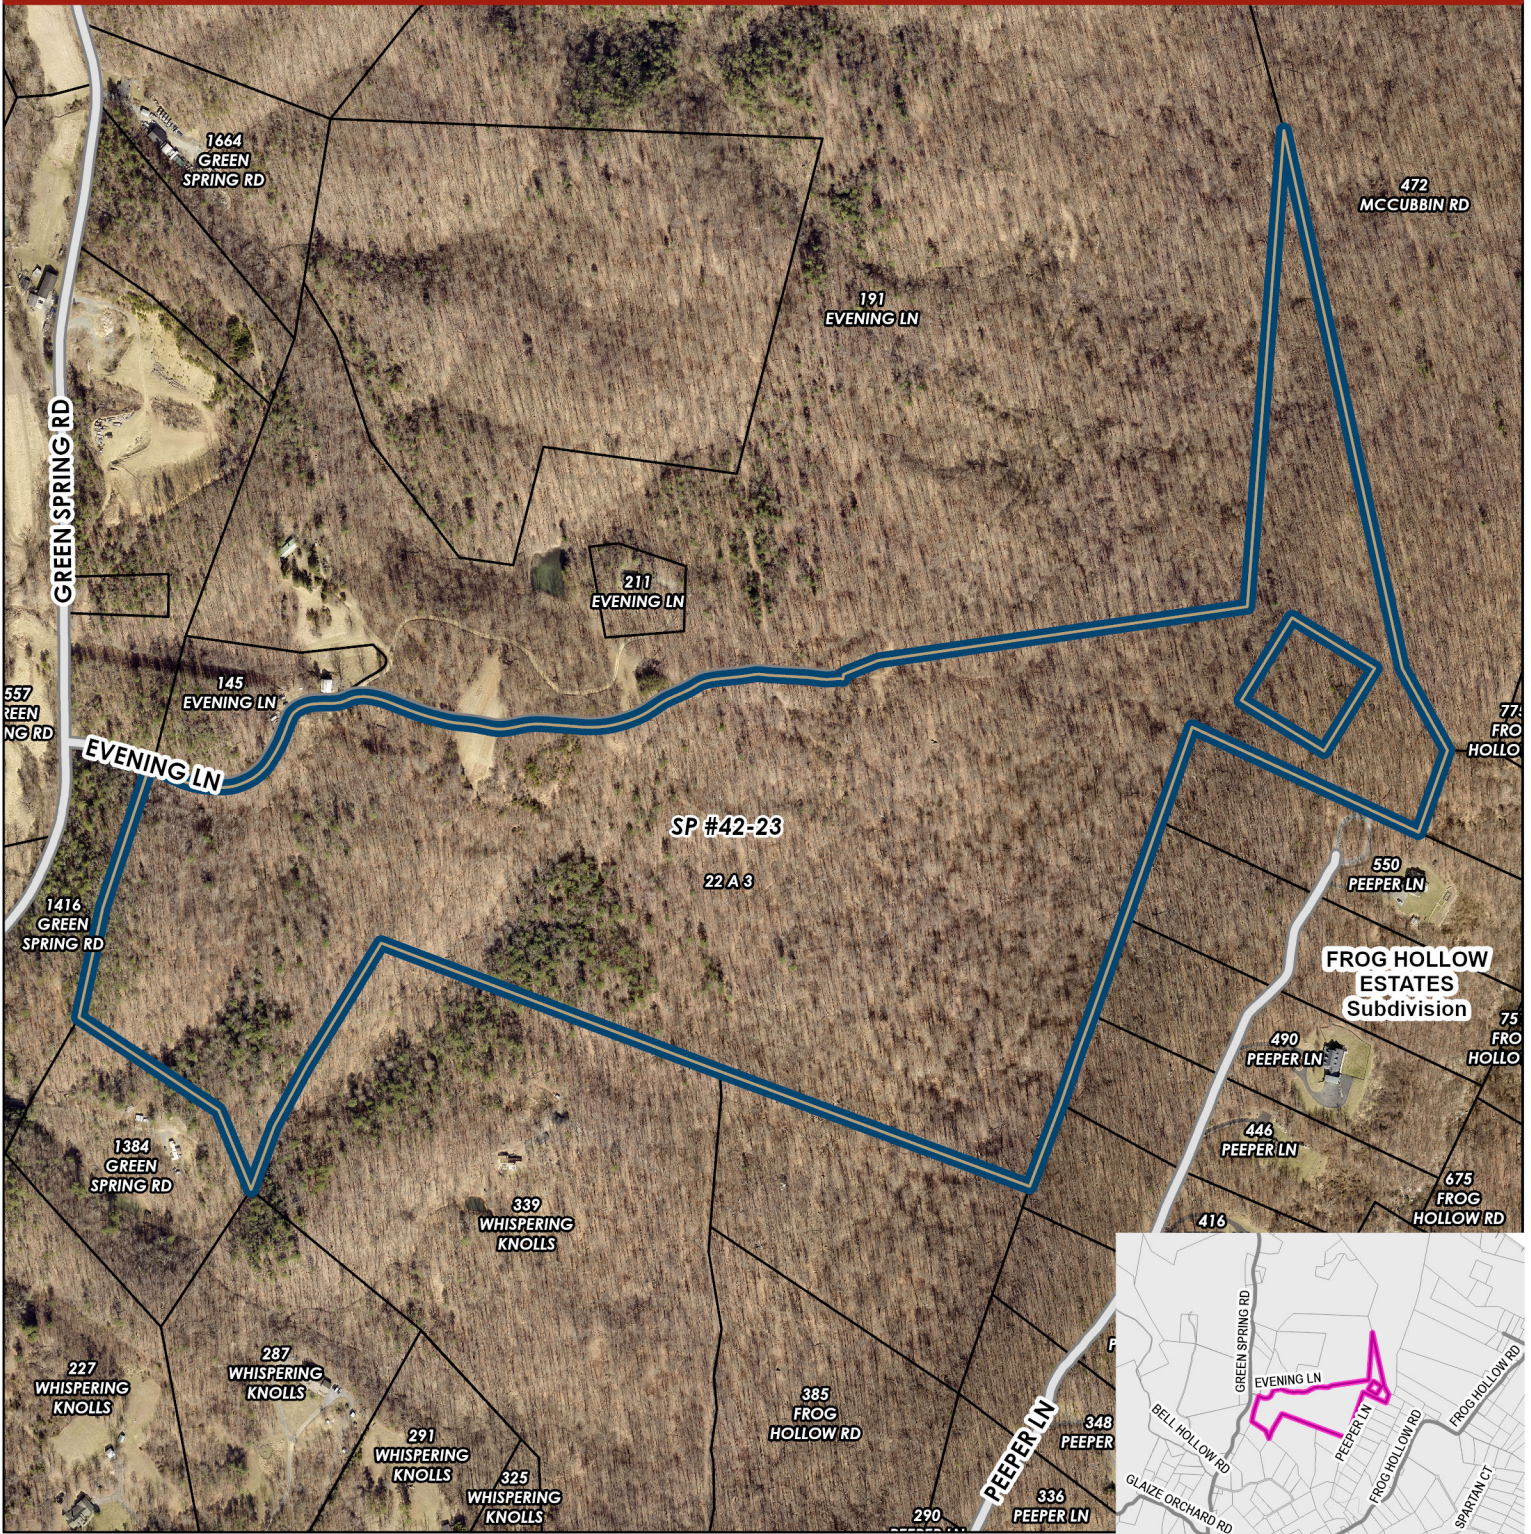

# SP # 42 - 23: Frog Hollow Road P25 Tower

PIN: 22 - A - 3  
250' Lattice Tower  
Location Map

-  Application
-  Parcels

0 370 740 1,480 Feet