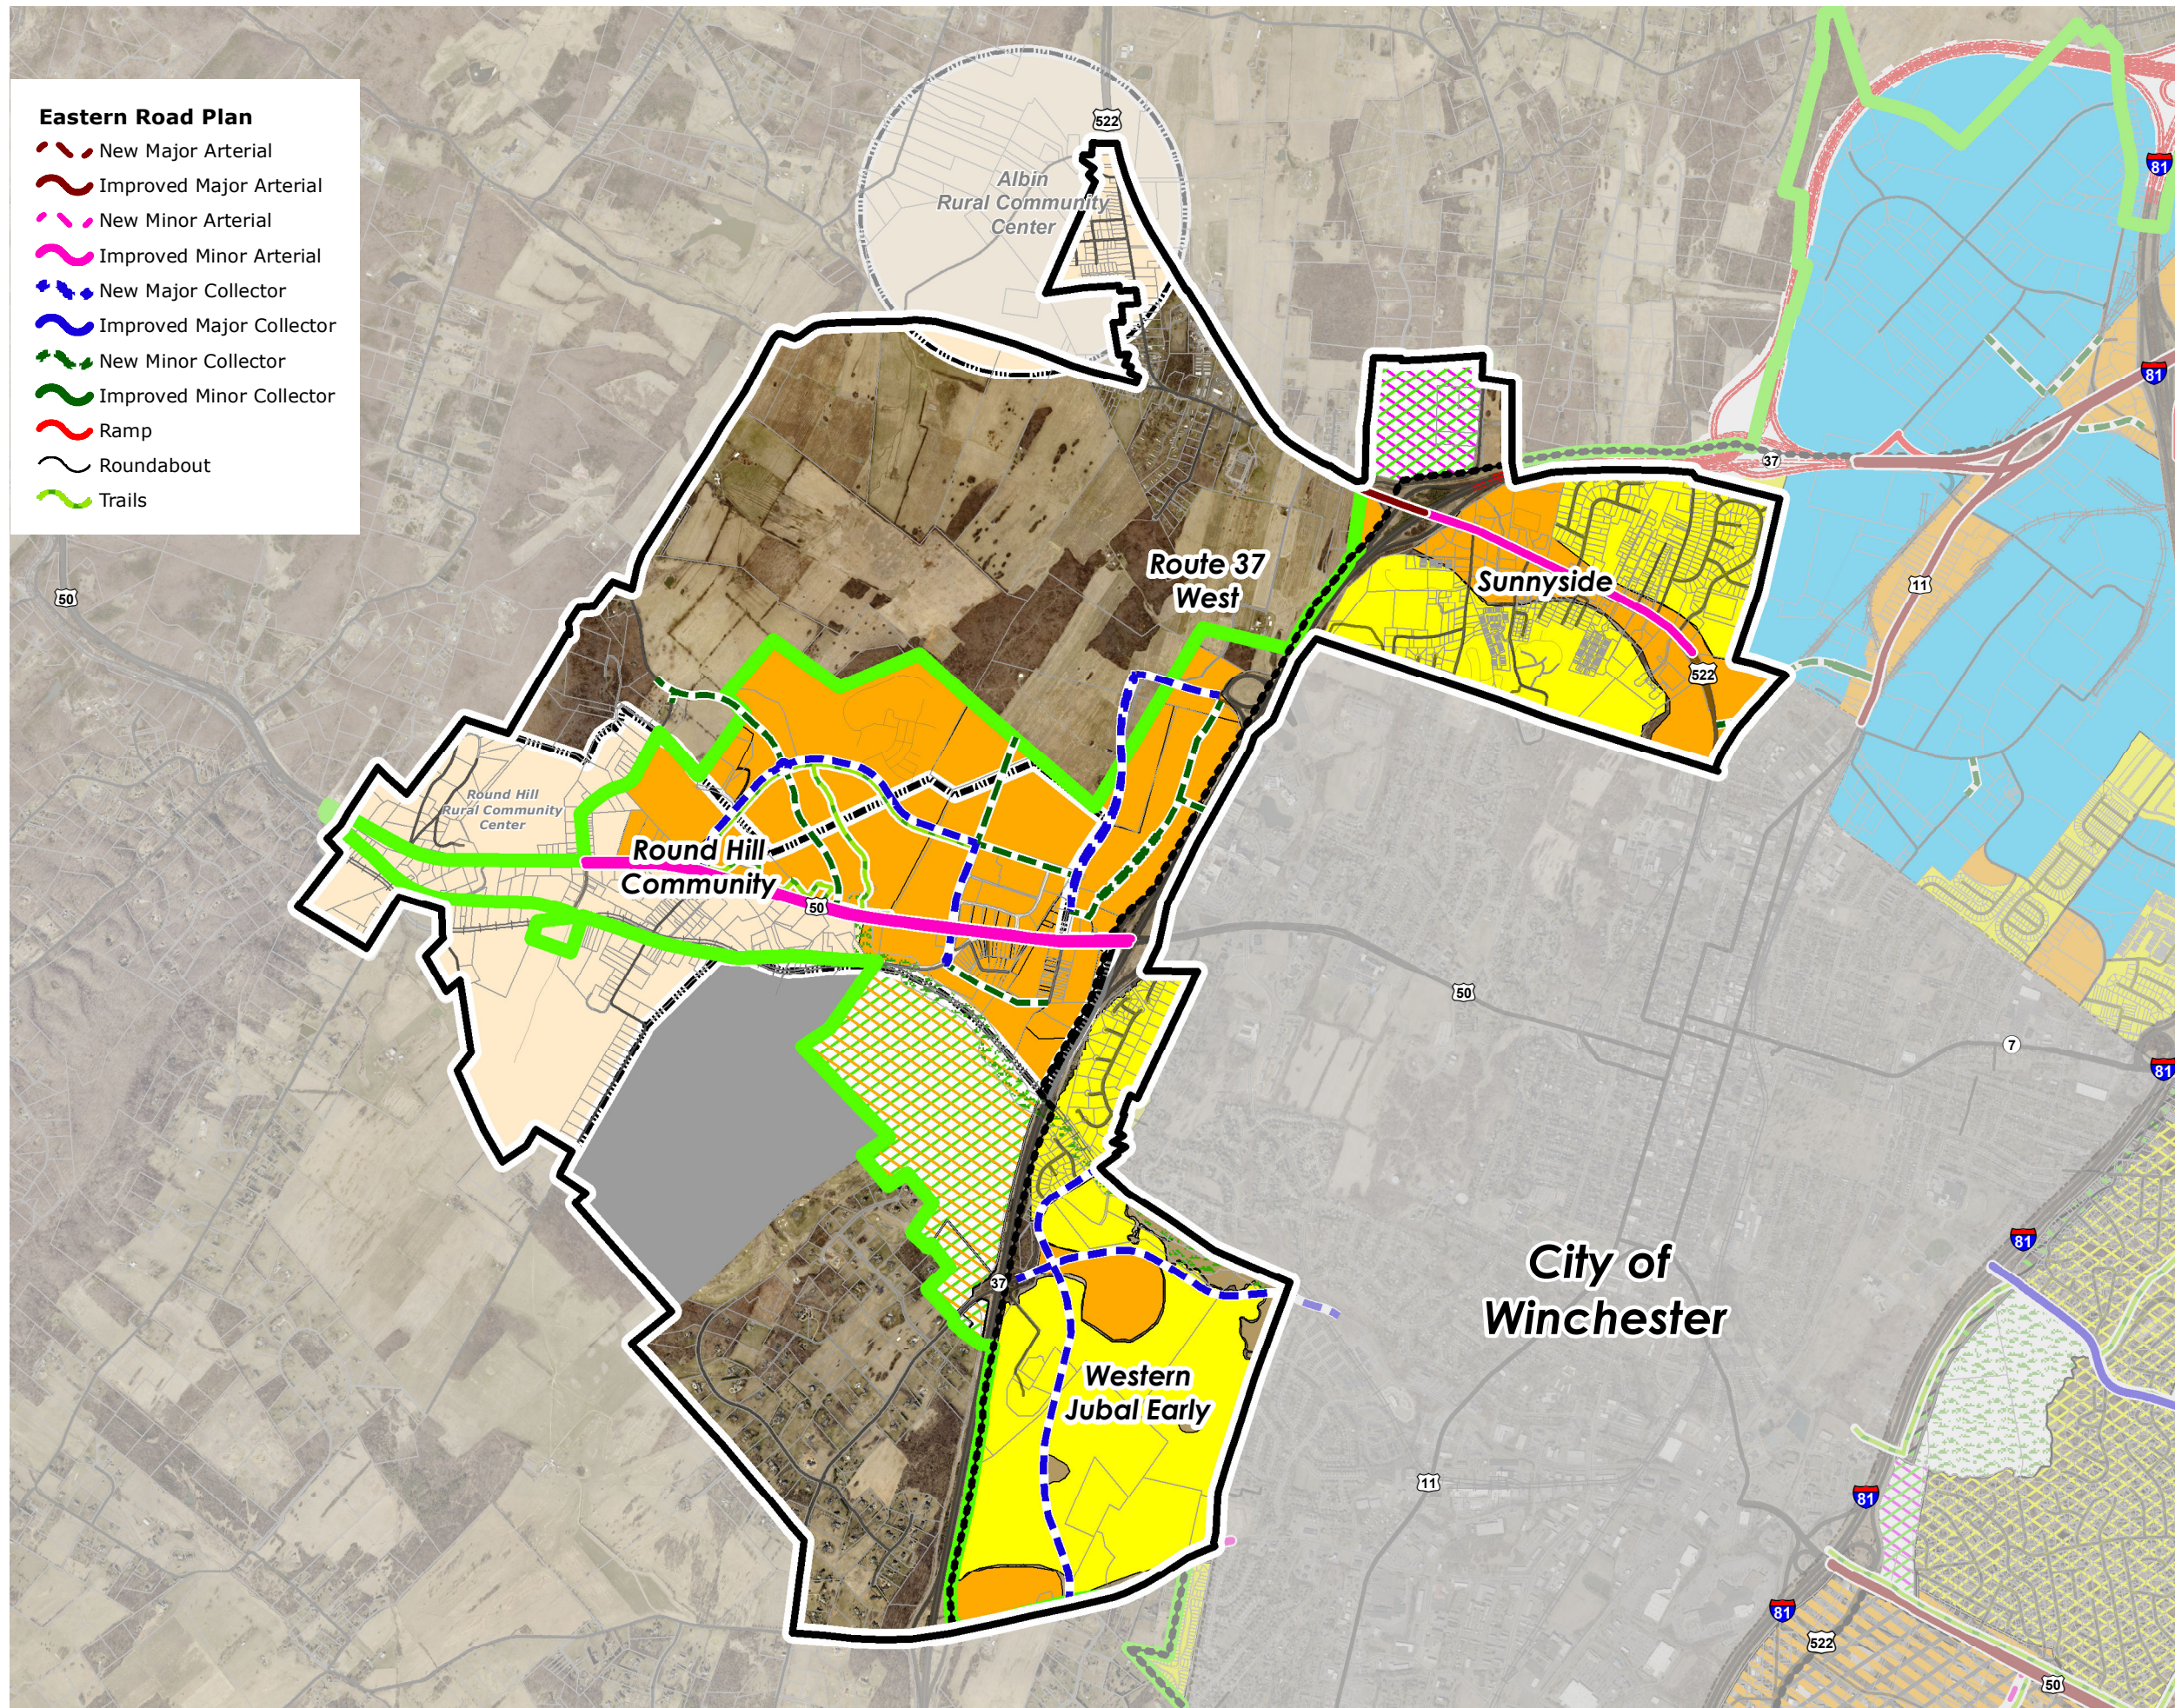

Area Plan

Western Frederick

Existing Land Use Plan

Eastern Road Plan

-  New Major Arterial
-  Improved Major Arterial
-  New Minor Arterial
-  Improved Minor Arterial
-  New Major Collector
-  Improved Major Collector
-  New Minor Collector
-  Improved Minor Collector
-  Ramp
-  Roundabout
-  Trails

-  Urban Development Area
-  Sewer and Water Service Area

Land Use Legend

-  Business
-  Extractive Mining
-  Residential
-  Commercial Recreation
-  Natural Resources & Recreation
-  Sensitive Natural Areas
-  Institutional
-  Rural Community Center

The Comprehensive Plan
Draft