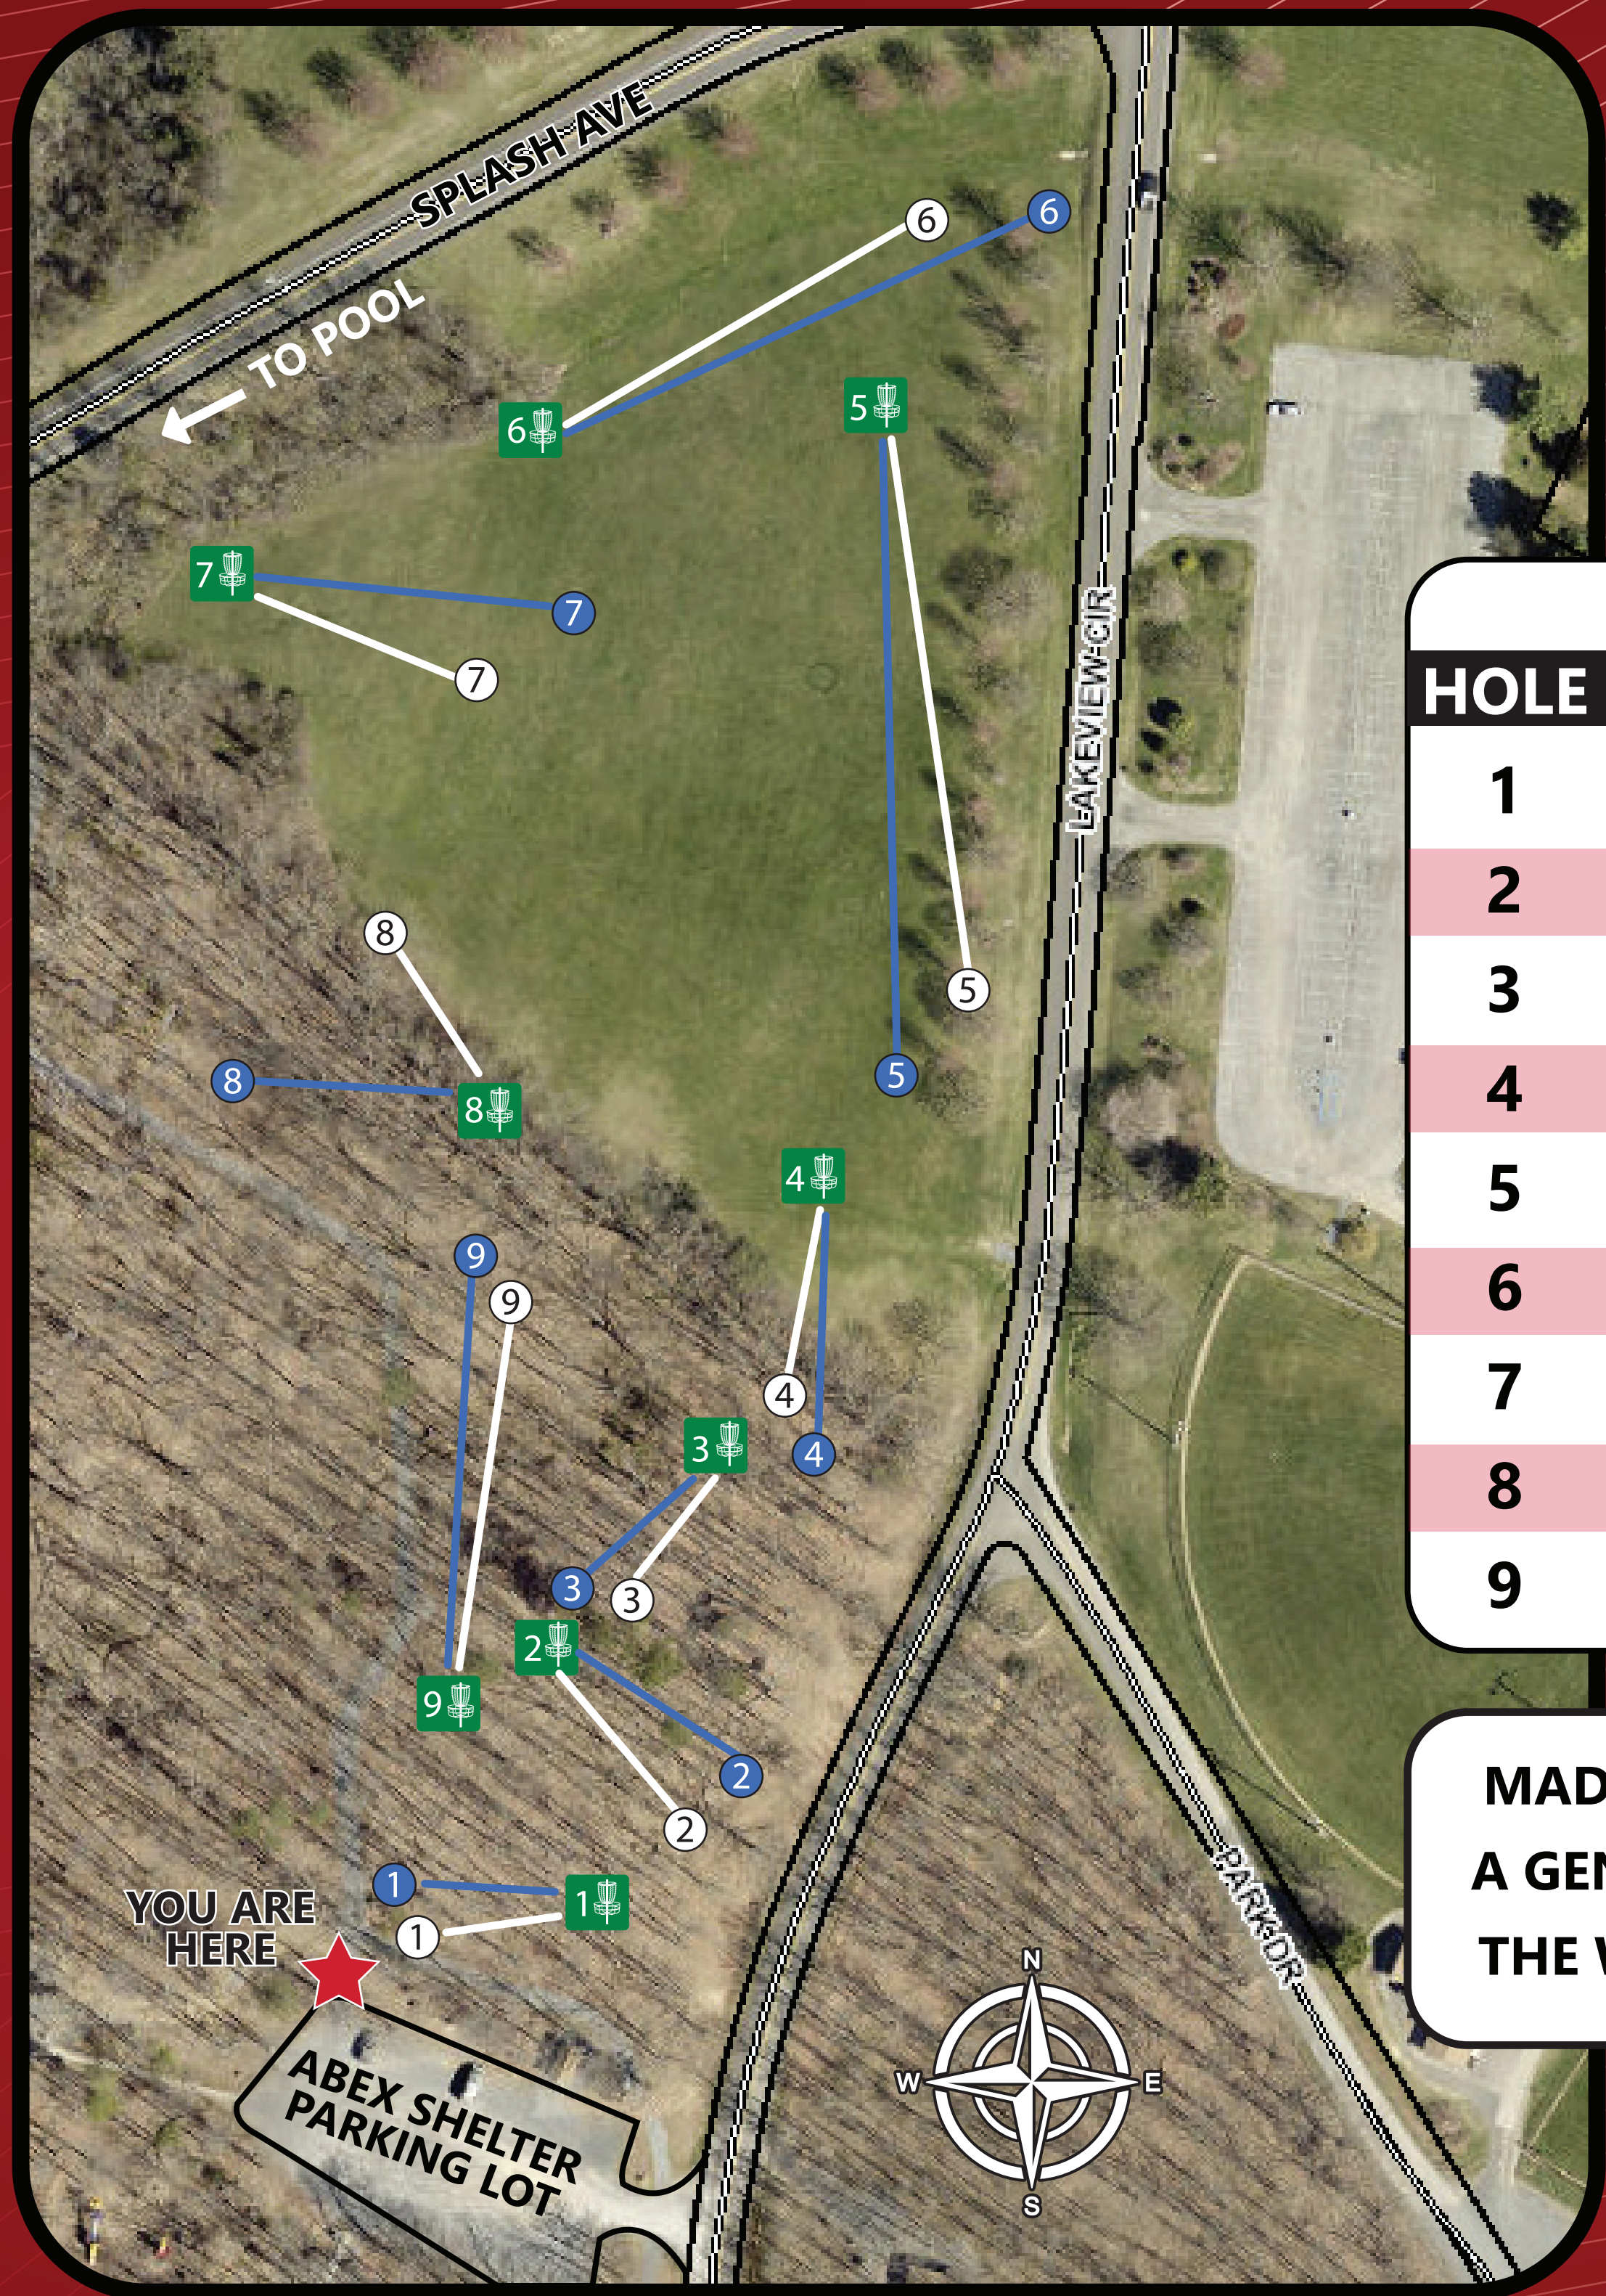

SHERANDO PARK

JUNIOR DISC GOLF COURSE

HOLE	PAR	DISTANCE (FT.)	
		BLUE	WHITE
1	3	105'	90'
2	3	105'	105'
3	3	99'	78'
4	3	120'	93'
5	4	312'	270'
6	4	273'	222'
7	3	165'	126'
8	3	132'	105'
9	5	231'	210'

**MADE POSSIBLE THROUGH
A GENEROUS DONATION BY
THE WINCHESTER KIWANIS**

FREDERICK COUNTY
PARKS & RECREATION