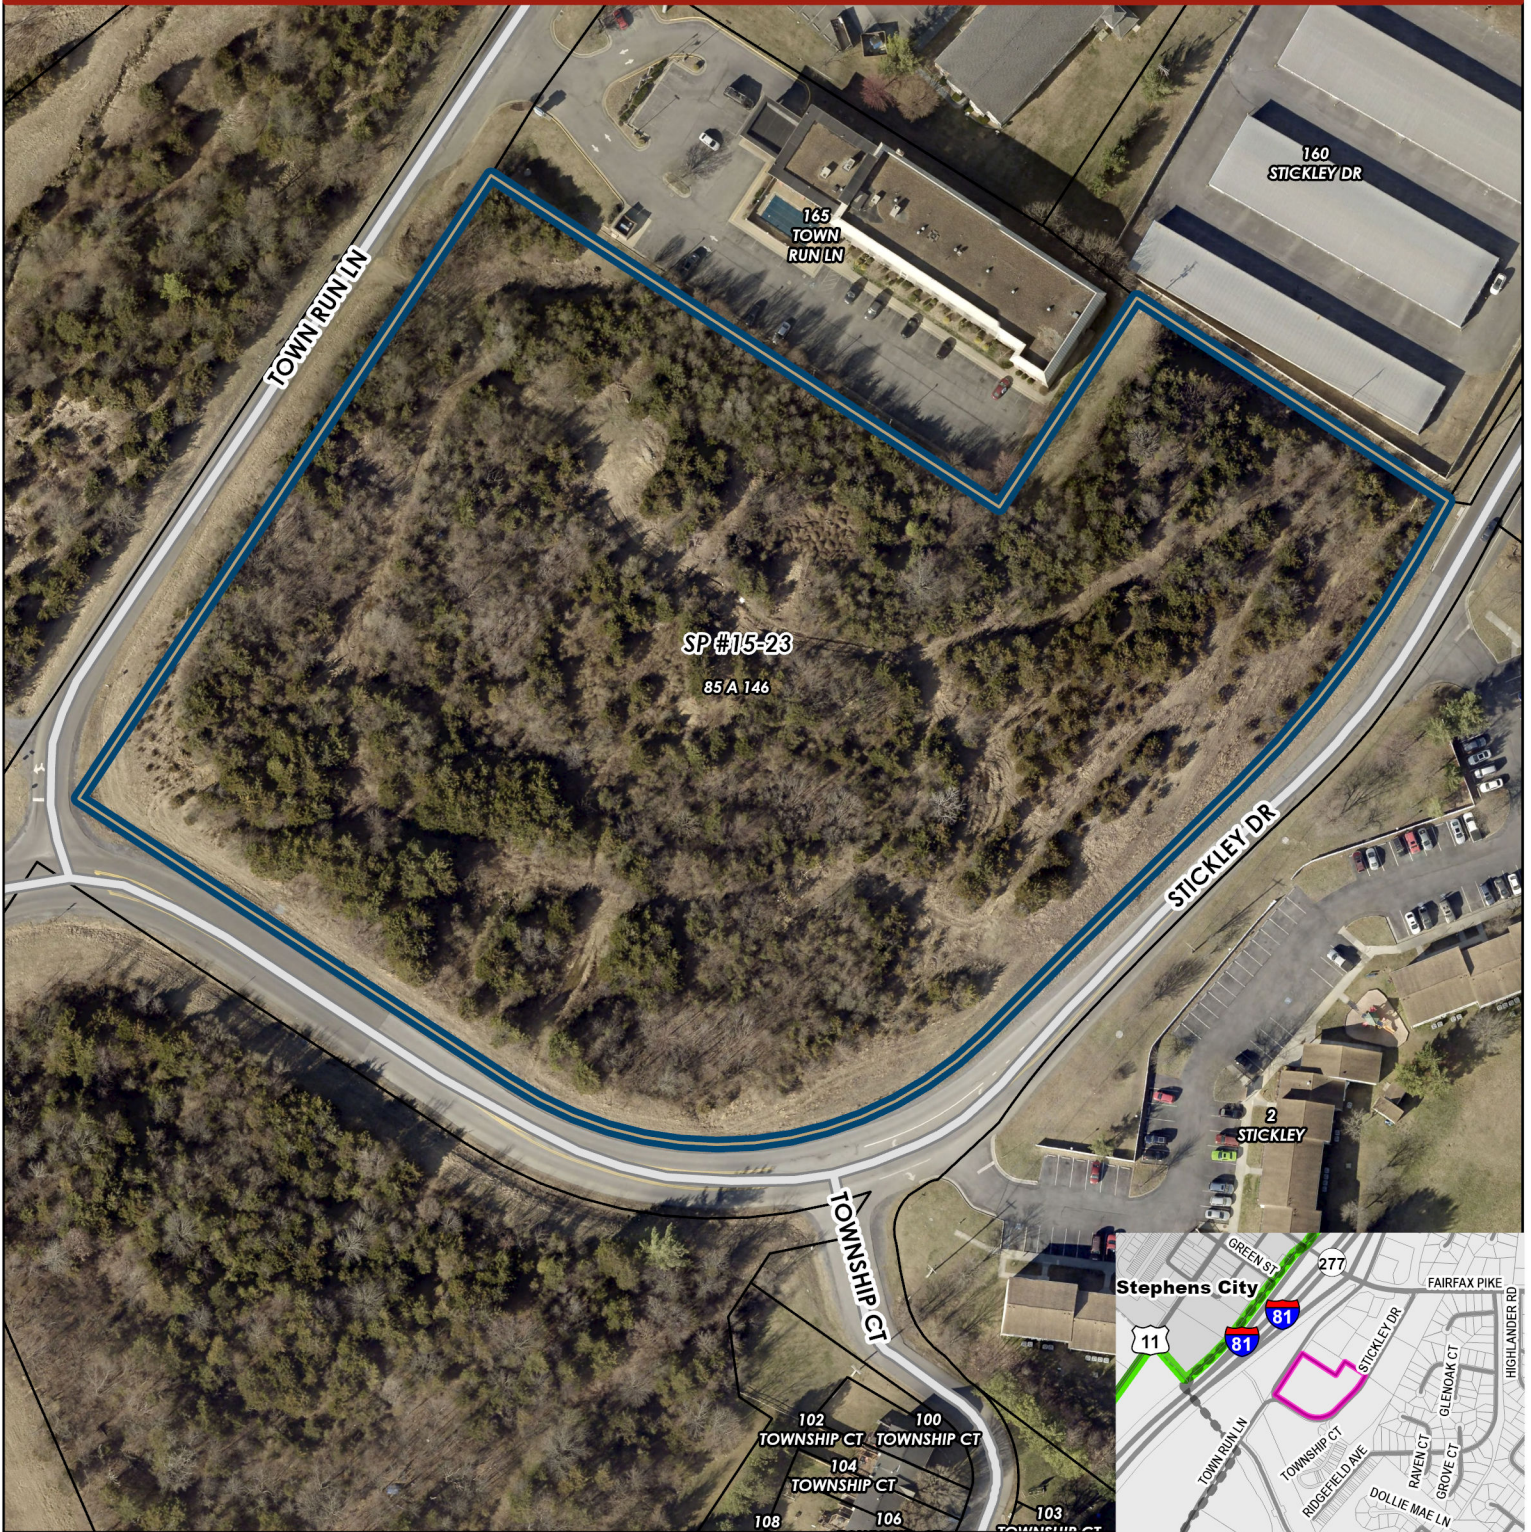

SP # 15 - 23: Stickley Drive Development

PIN: 85 - A - 146

Hotel and Strip Mall

Location Map

-  Application
-  Sewer and Water Service Area
-  Parcels

0 80 160 320 Feet

Frederick County Planning & Development
107 N Kent St
Winchester, VA 22601
540 - 665 - 5651
Map Created: May 31, 2023