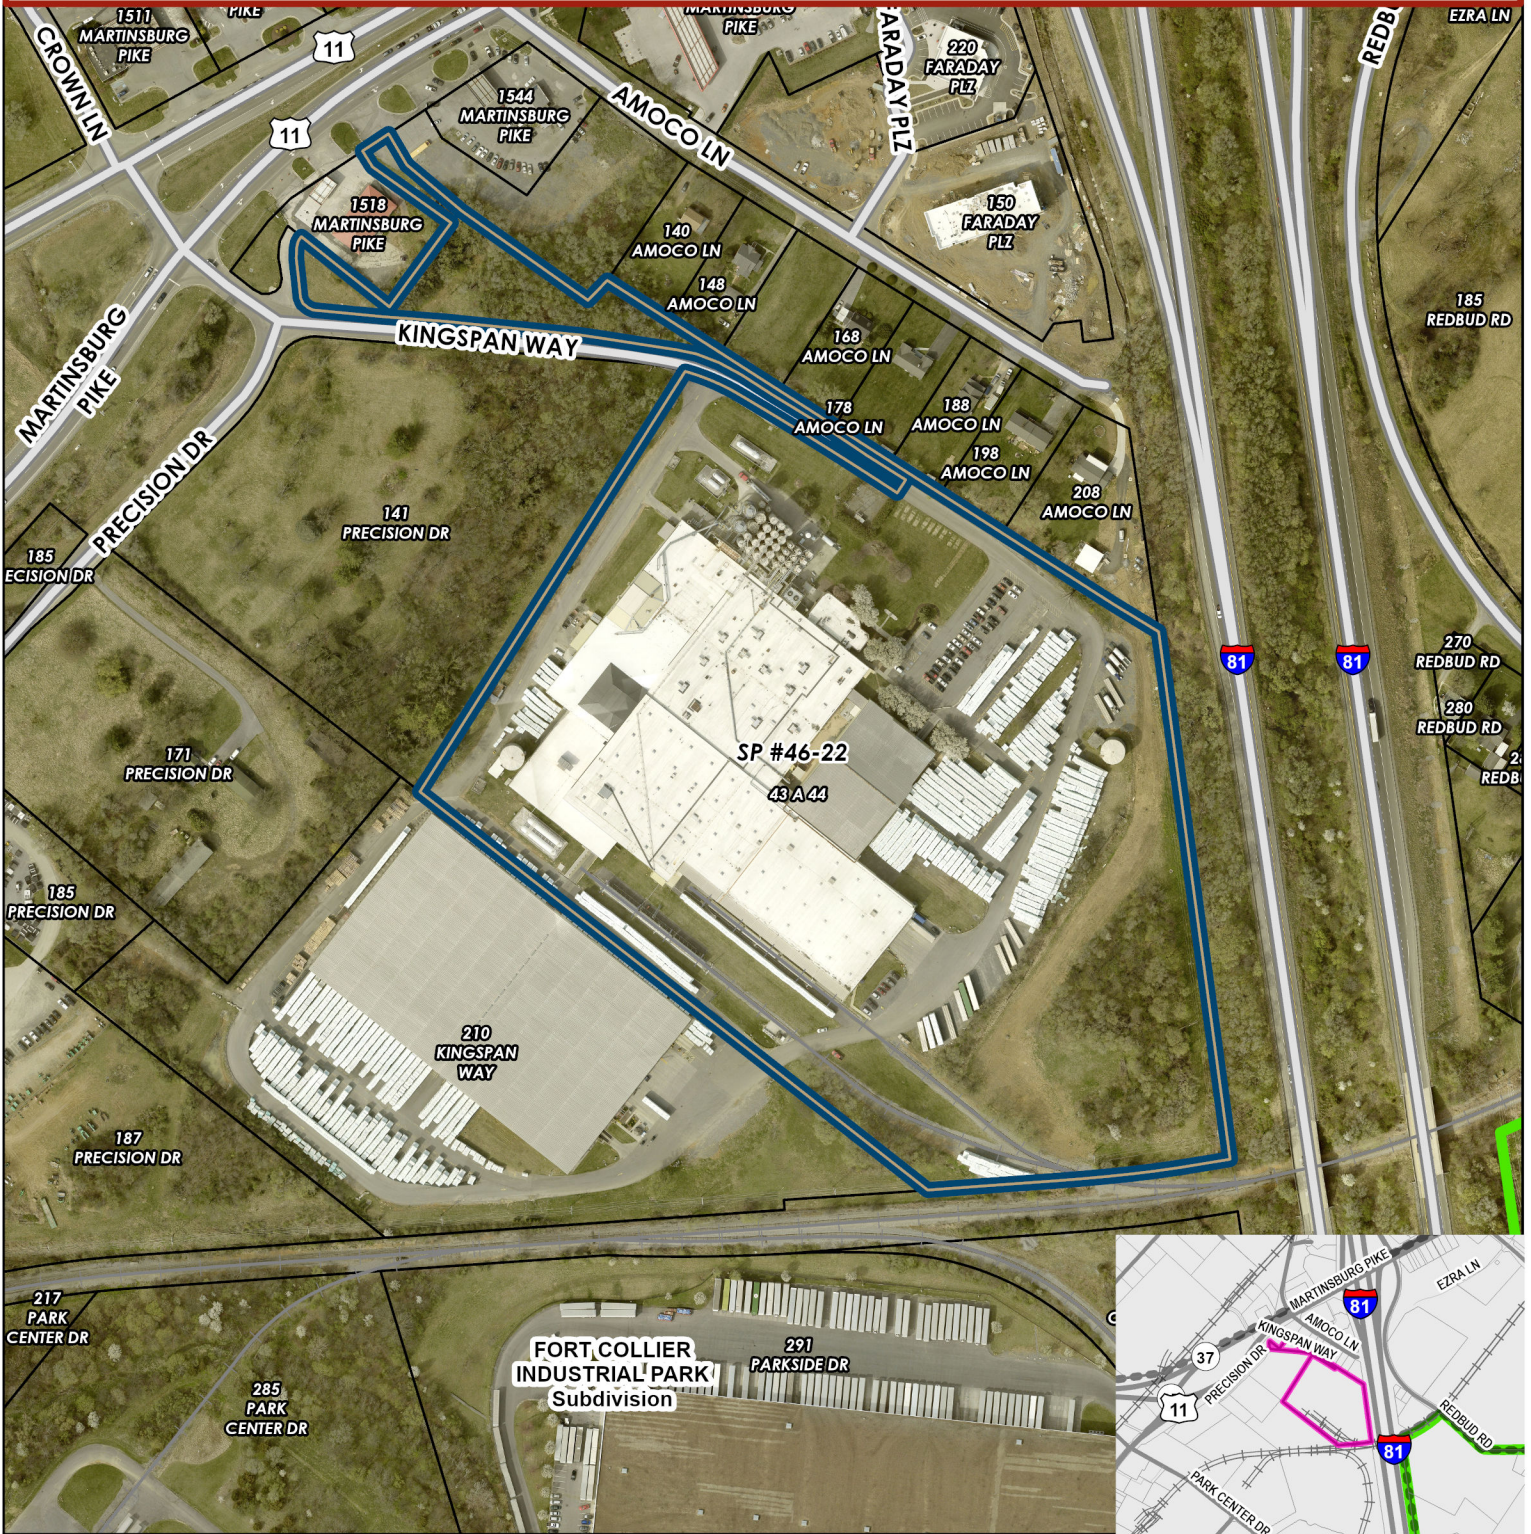

SP # 46 - 22: Kingspan

PIN: 43 - A - 44

Parking Area Addition (26 Spaces)
Location Map

- Application
- Sewer and Water Service Area
- Parcels

0 187.5 375 750 Feet