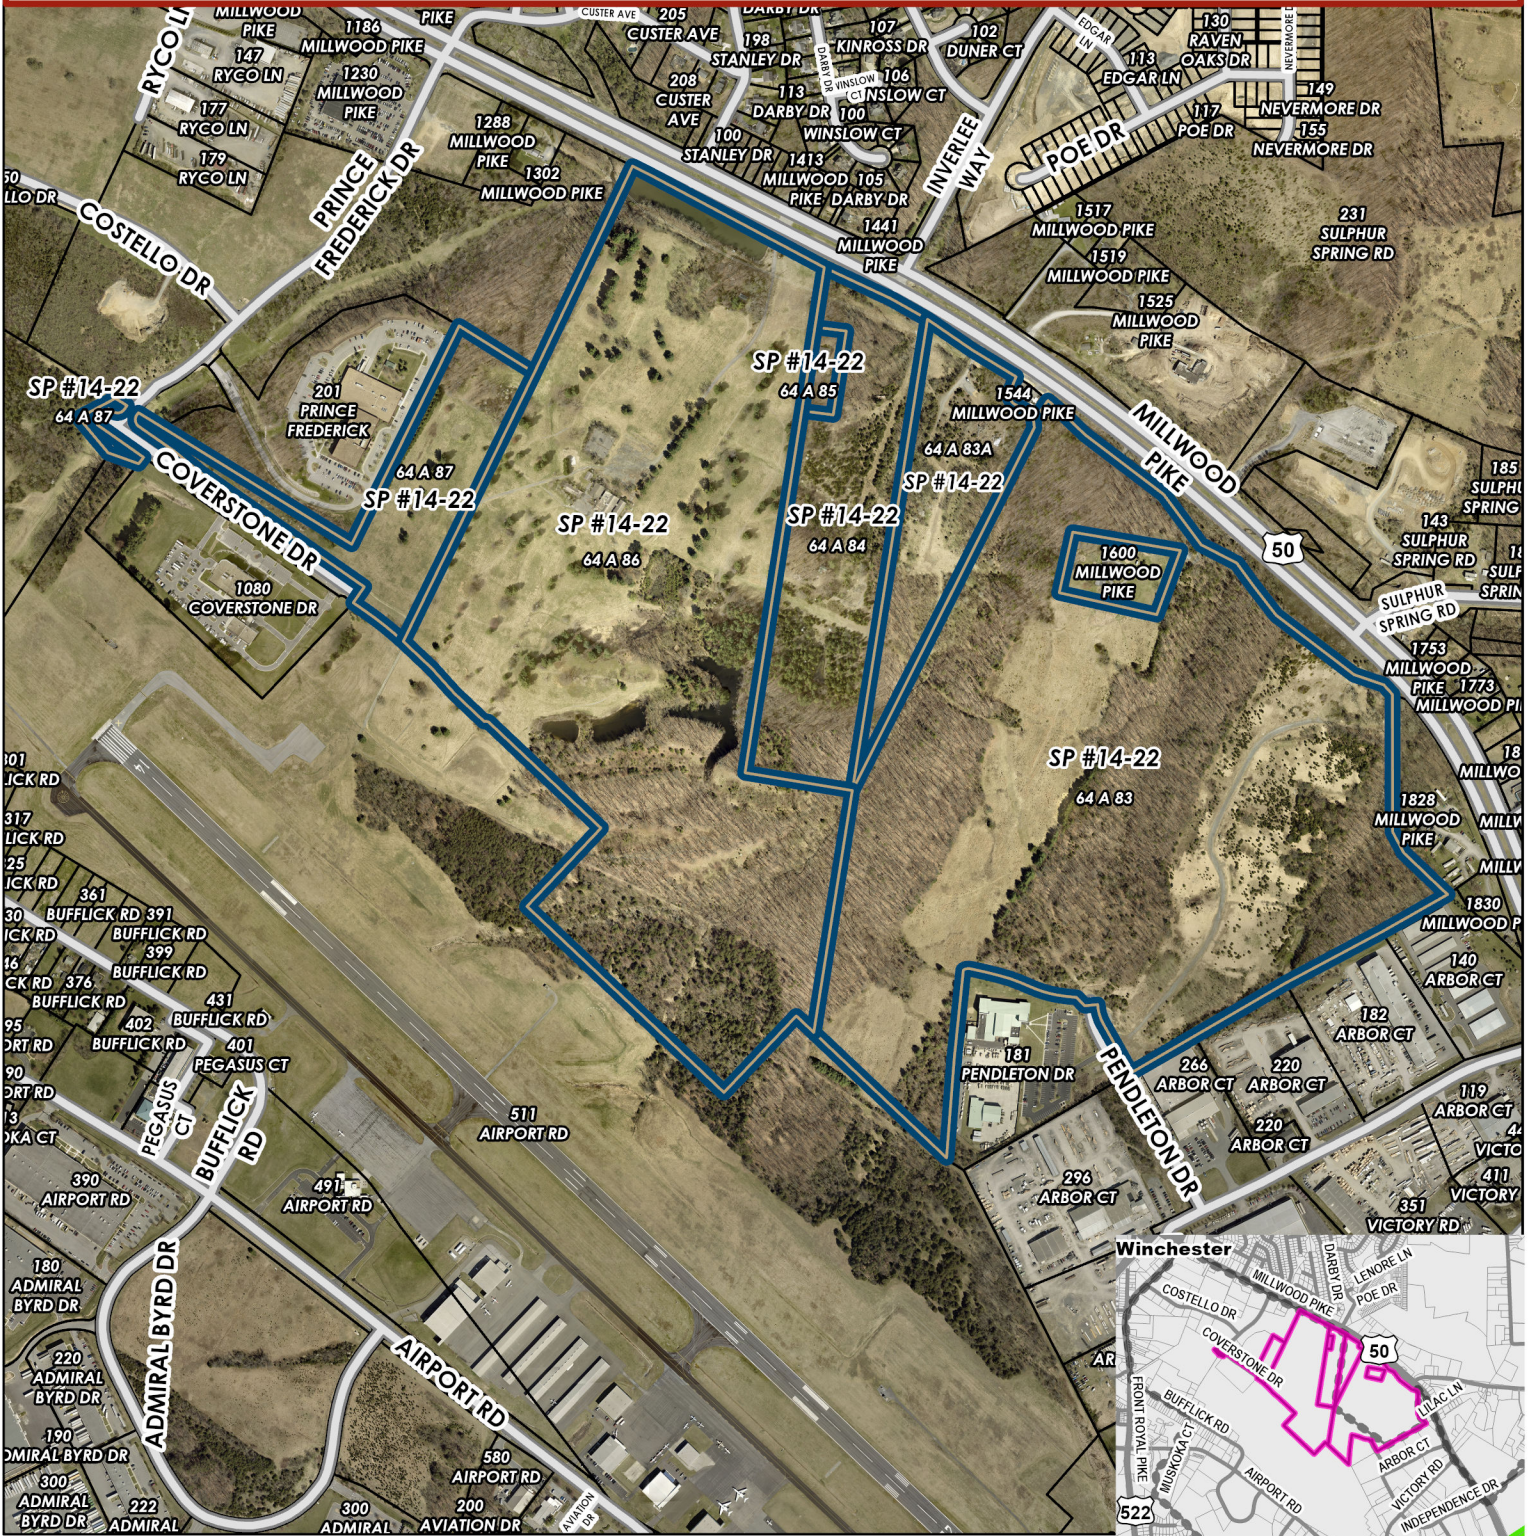

SP # 14 - 22: One Logistics Park - Lot 2

PINs: 64 - A - 83, 64 - A - 83A, 64 - A - 84, 64 - A - 85, 64 - A - 86, 64 - A - 87

1,023,120 sq. ft Distribution Facility

Location Map

- Application
- Sewer and Water Service Area
- Parcels