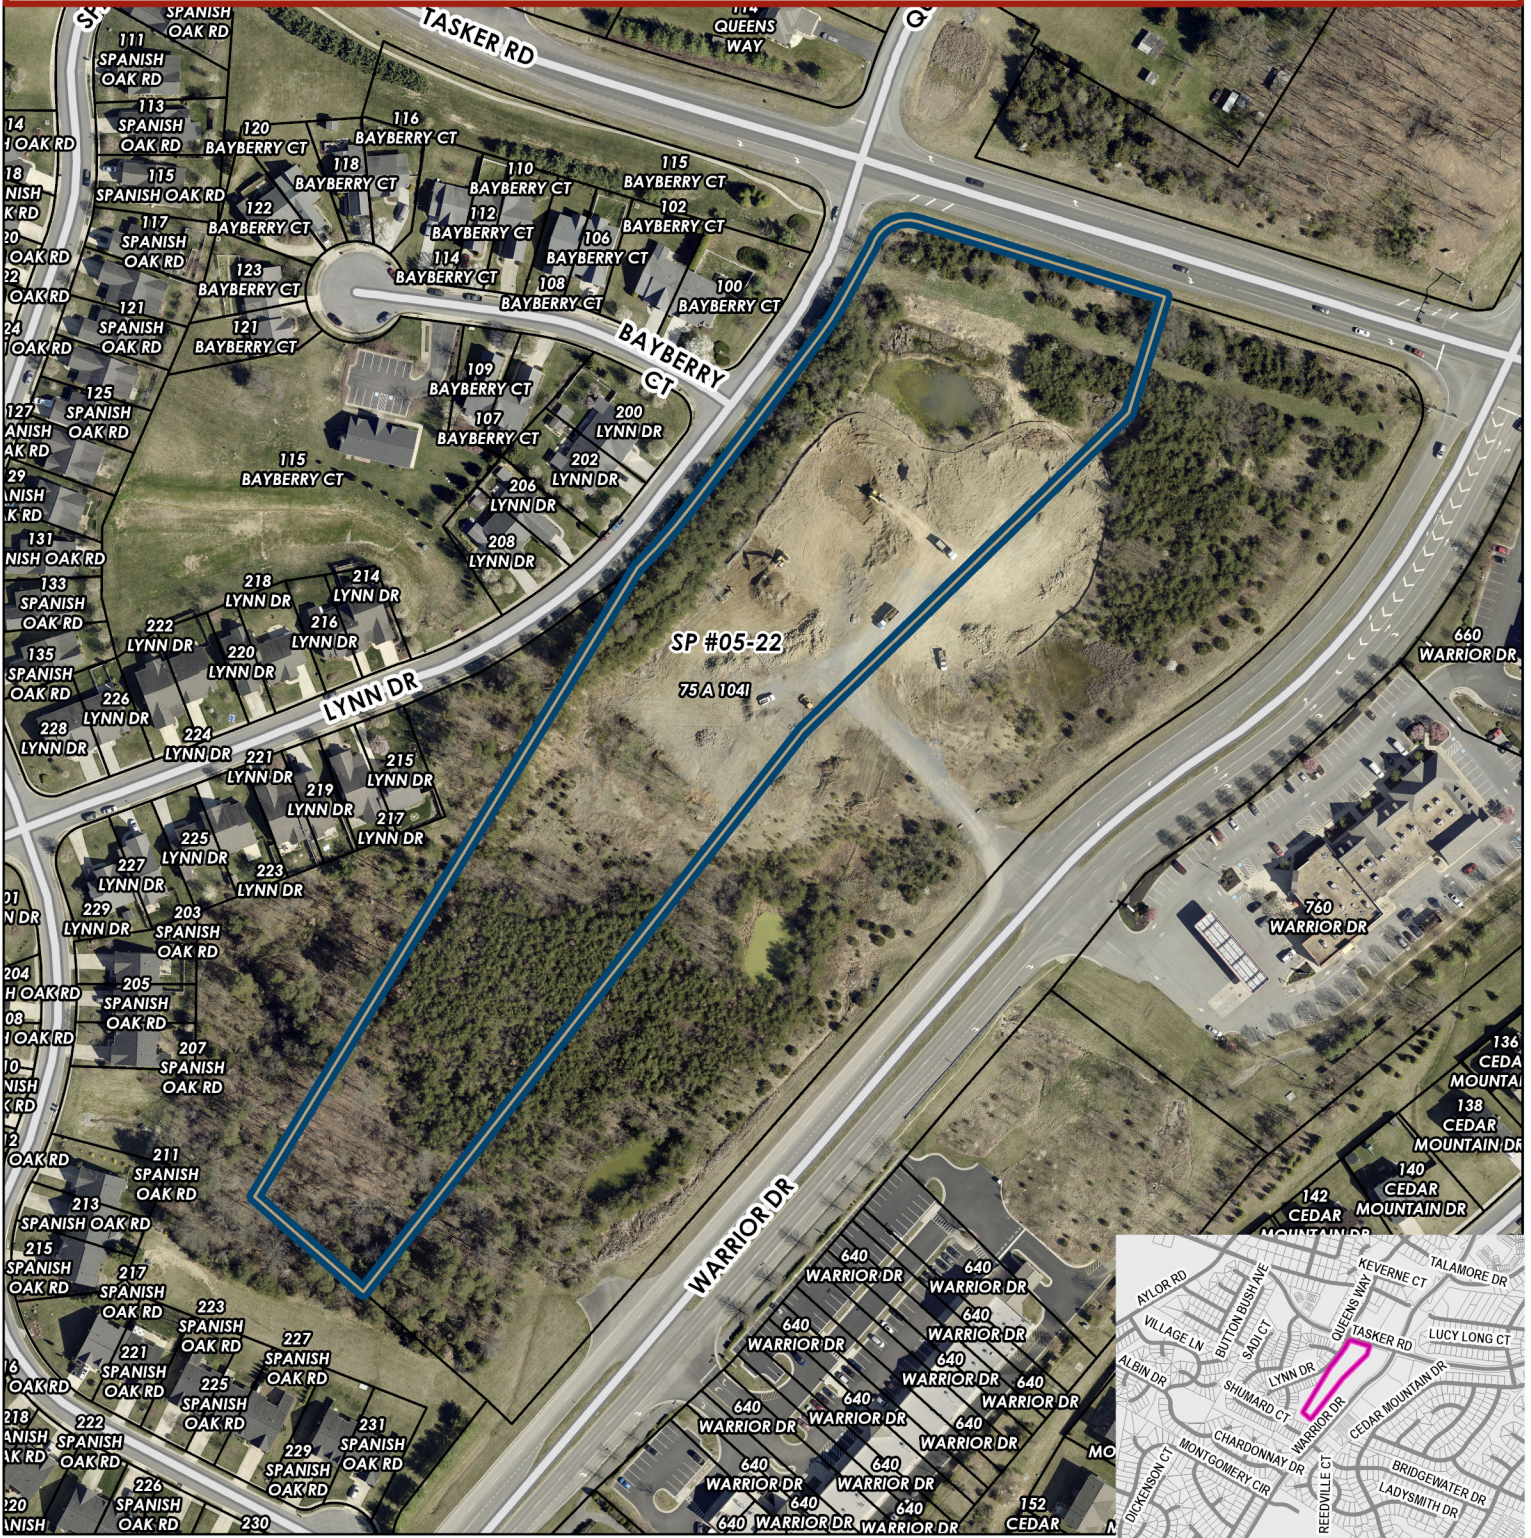

SP # 05 - 22: Secure Store Self-Storage

PIN: 75 - A - 1041

20,025 sq. ft Canopy for RV Parking

Location Map

SP #05-22
75A1041

- Application
- Sewer and Water Service Area
- Parcels