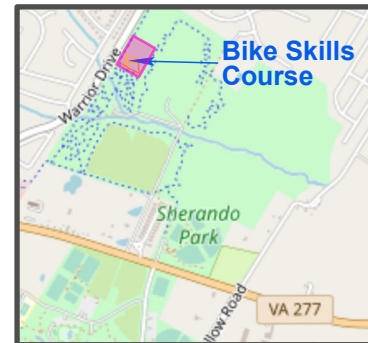

10' Shared Use Path

WARRIOR DRIVE ENTRANCE PARKING

Sherando Park Bike Skills Course

0 50 100 Feet

Course Feature

Main Track

Advanced Track

Feature Bypass

FREDERICK COUNTY
PARKS & RECREATION

peopleforbikes

FEATURE NUMBER	FEATURE TYPE
1	Split Decision
2	Rollable Sender
3	A-Frame
4	90 Degree Turn
5	Zig Zag 90 Degree Corner
6	Roller
7	Zig Zag Short
8	Roller Corner
9	Teeter Totter
10	Skinny A-Frame
11	Rollable Sender (Tall)
12	90 Degree Berm Turn
13	Podium Box
14	Mountain Top Peak