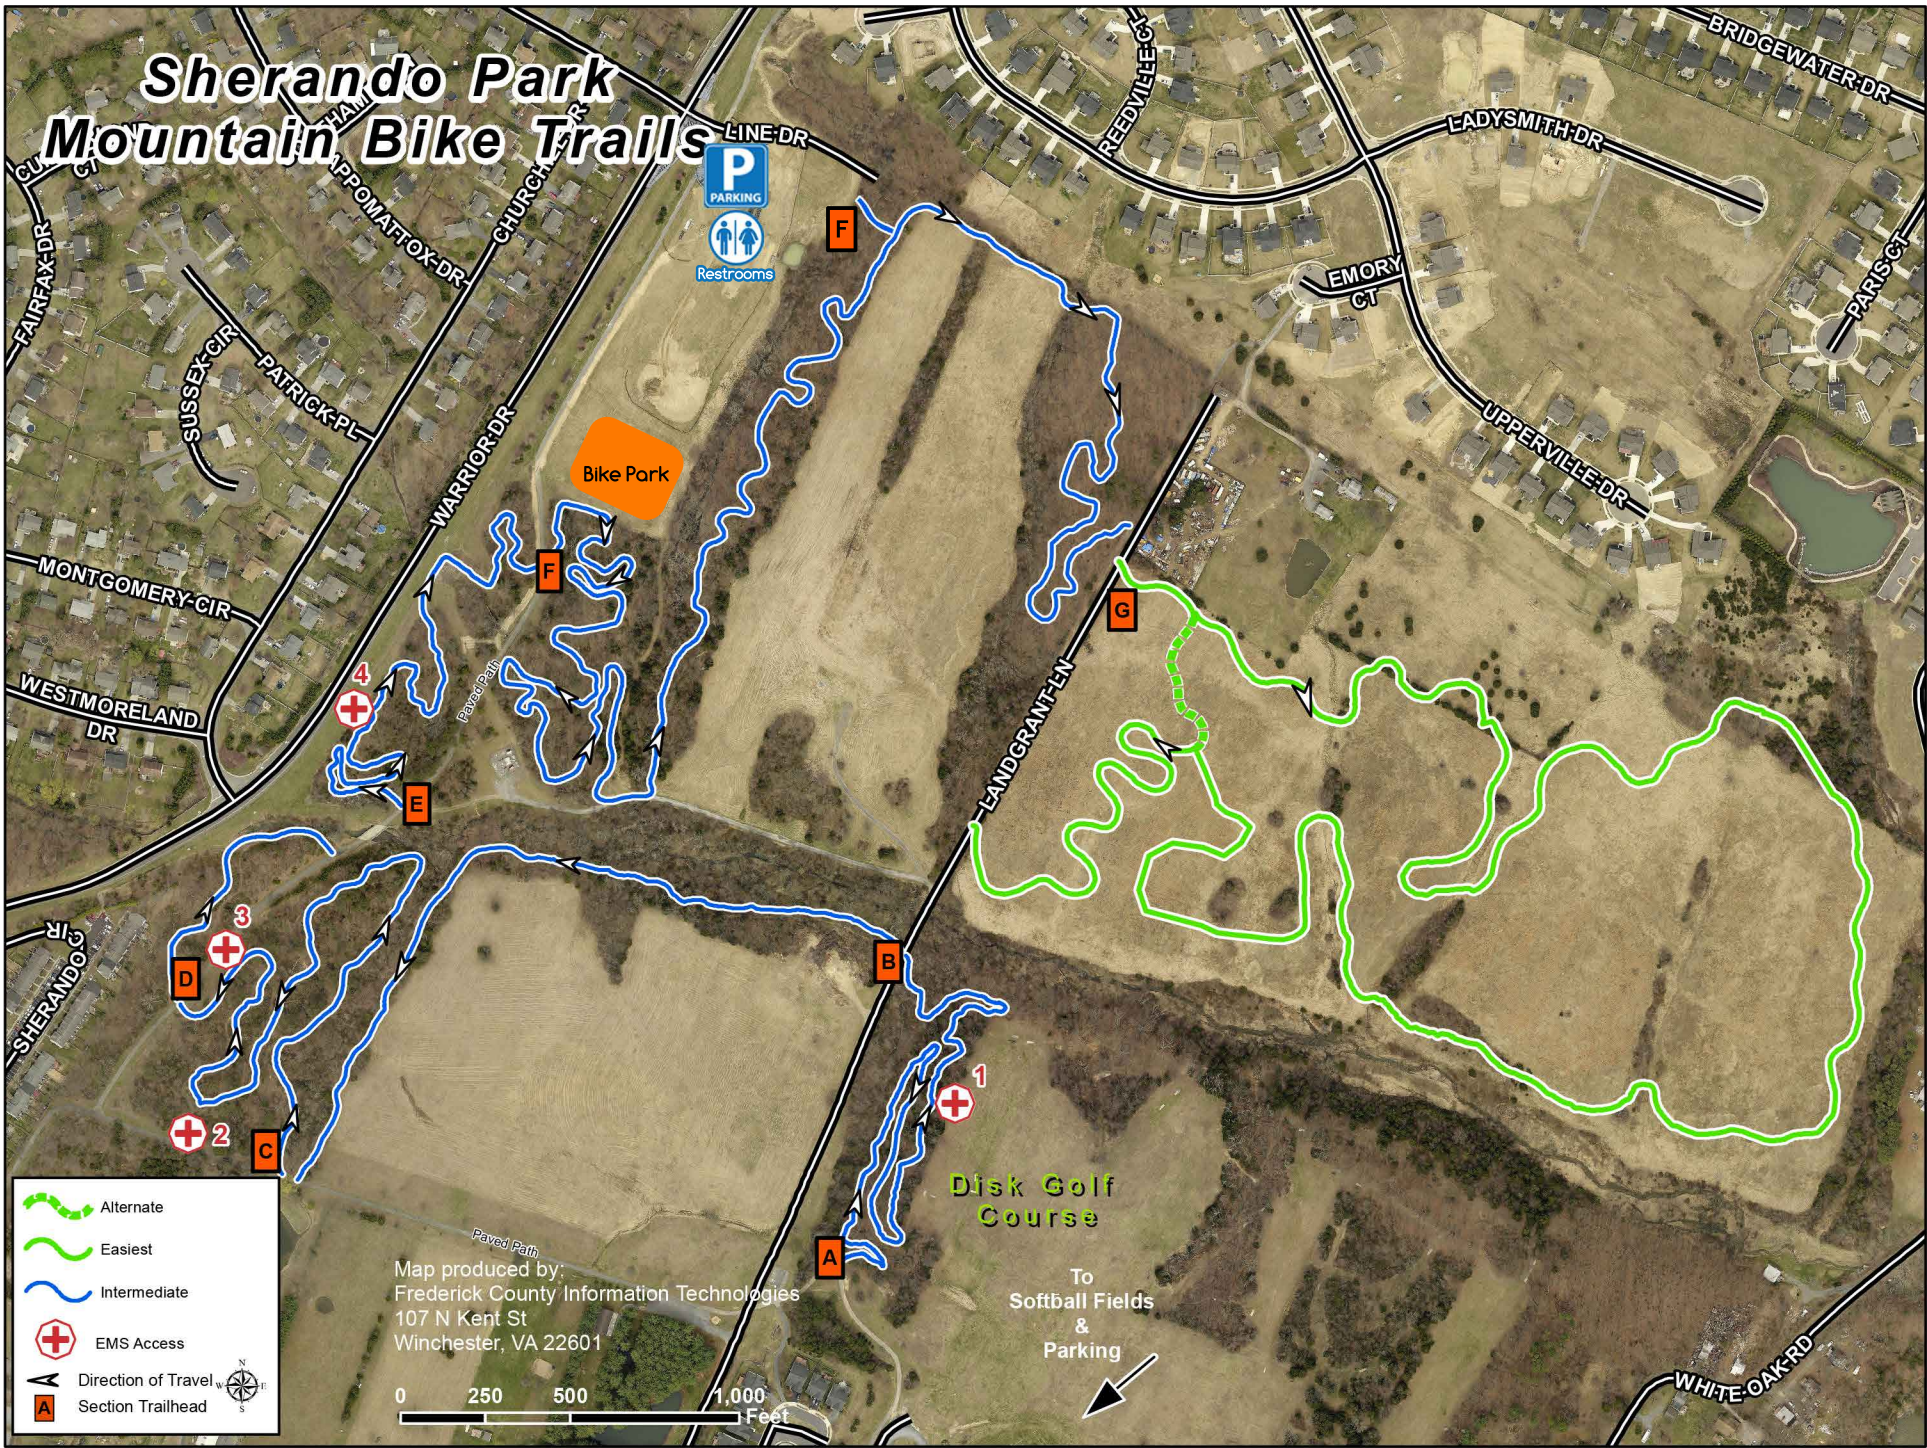

Sherando Park Mountain Bike Trails

-  Alternate
-  Easiest
-  Intermediate
-  EMS Access
-  Direction of Travel
-  Section Trailhead

Map produced by:
 Frederick County Information Technologies
 107 N Kent St
 Winchester, VA 22601

To
 Softball Fields
 &
 Parking