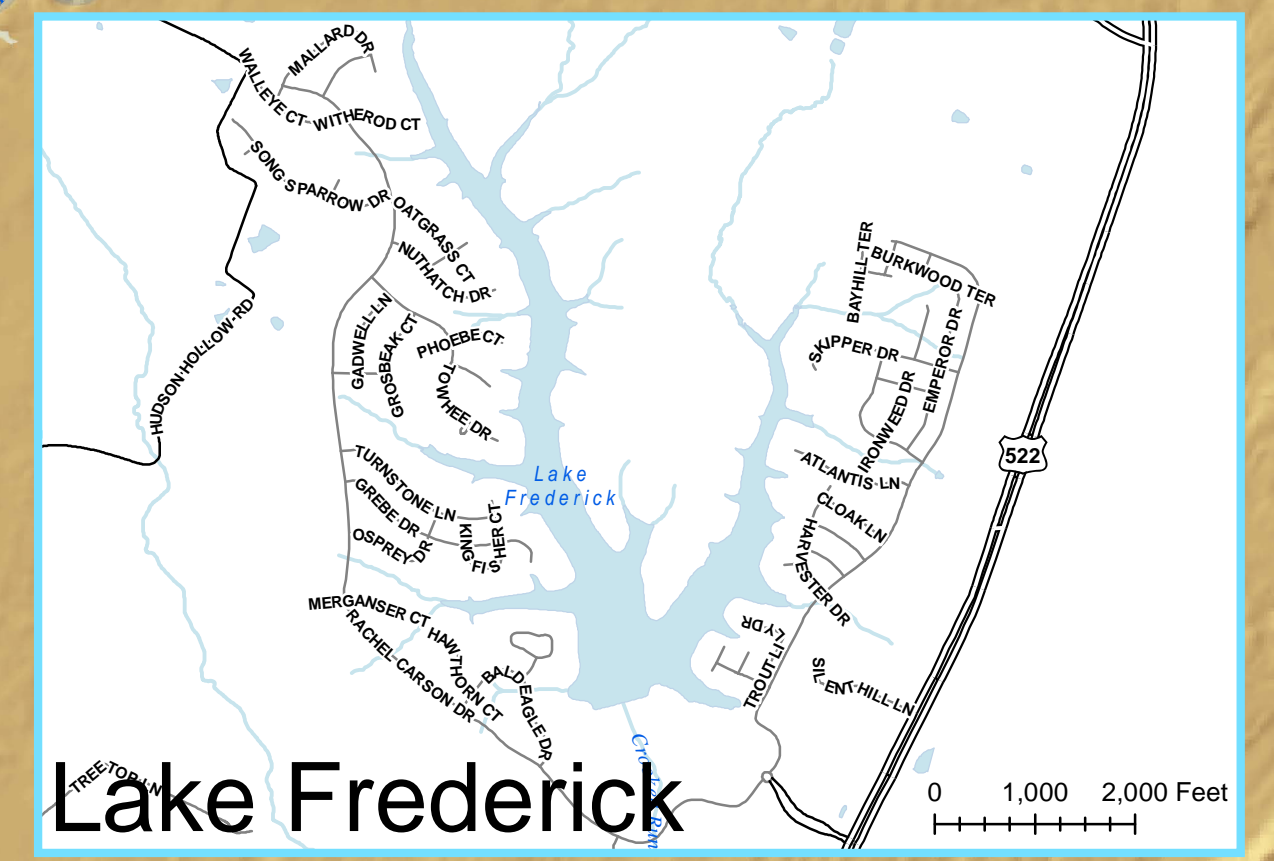

Frederick County Virginia

Map Features

- Frederick County
- WV County Boundaries
- VA County Boundaries
- City of Winchester
- Towns
- Lakes
- Streams

Streets

- Interstate
- Expressway
- Primary
- Secondary
- Private

Map Produced By:
Frederick County Information Technologies
107 N Kent St
Winchester, VA 22601
Updated 2019