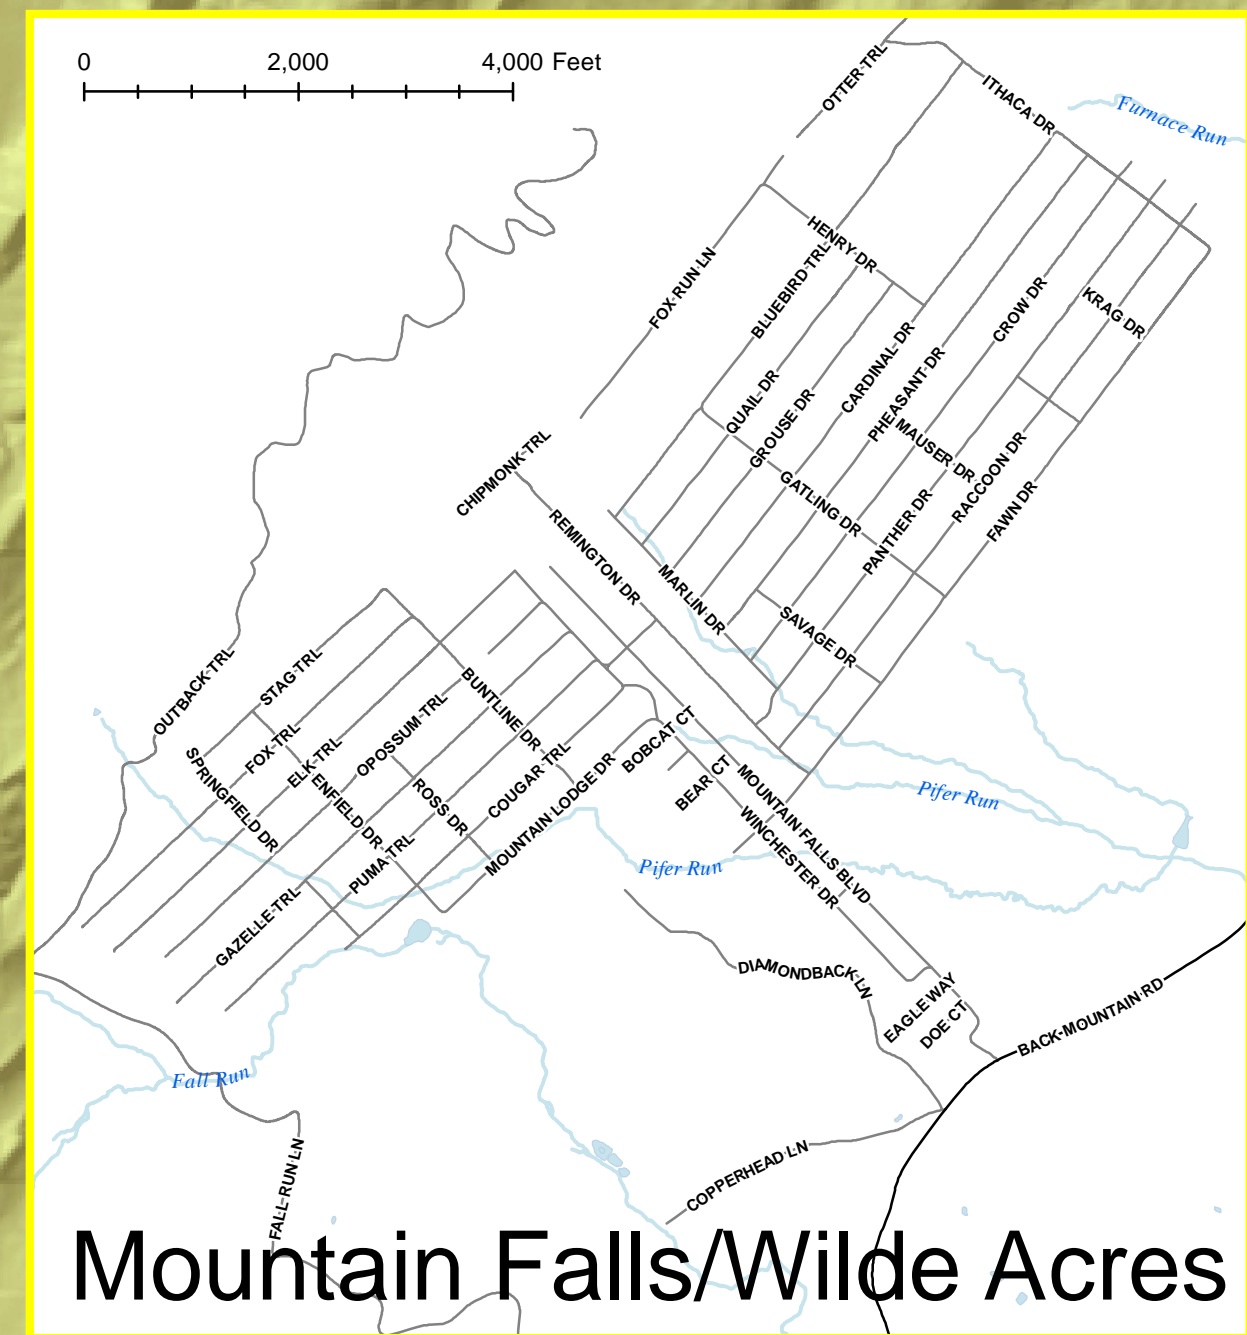

Frederick County Virginia

Map Features

- Frederick County
- WV County Boundaries
- VA County Boundaries
- City of Winchester
- Towns
- Lakes
- Streams

Streets

- Interstate
- Expressway
- Primary
- Secondary
- Private

Map Produced By:
Frederick County Information Technologies
107 N Kent St
Winchester, VA 22601
Updated 2019