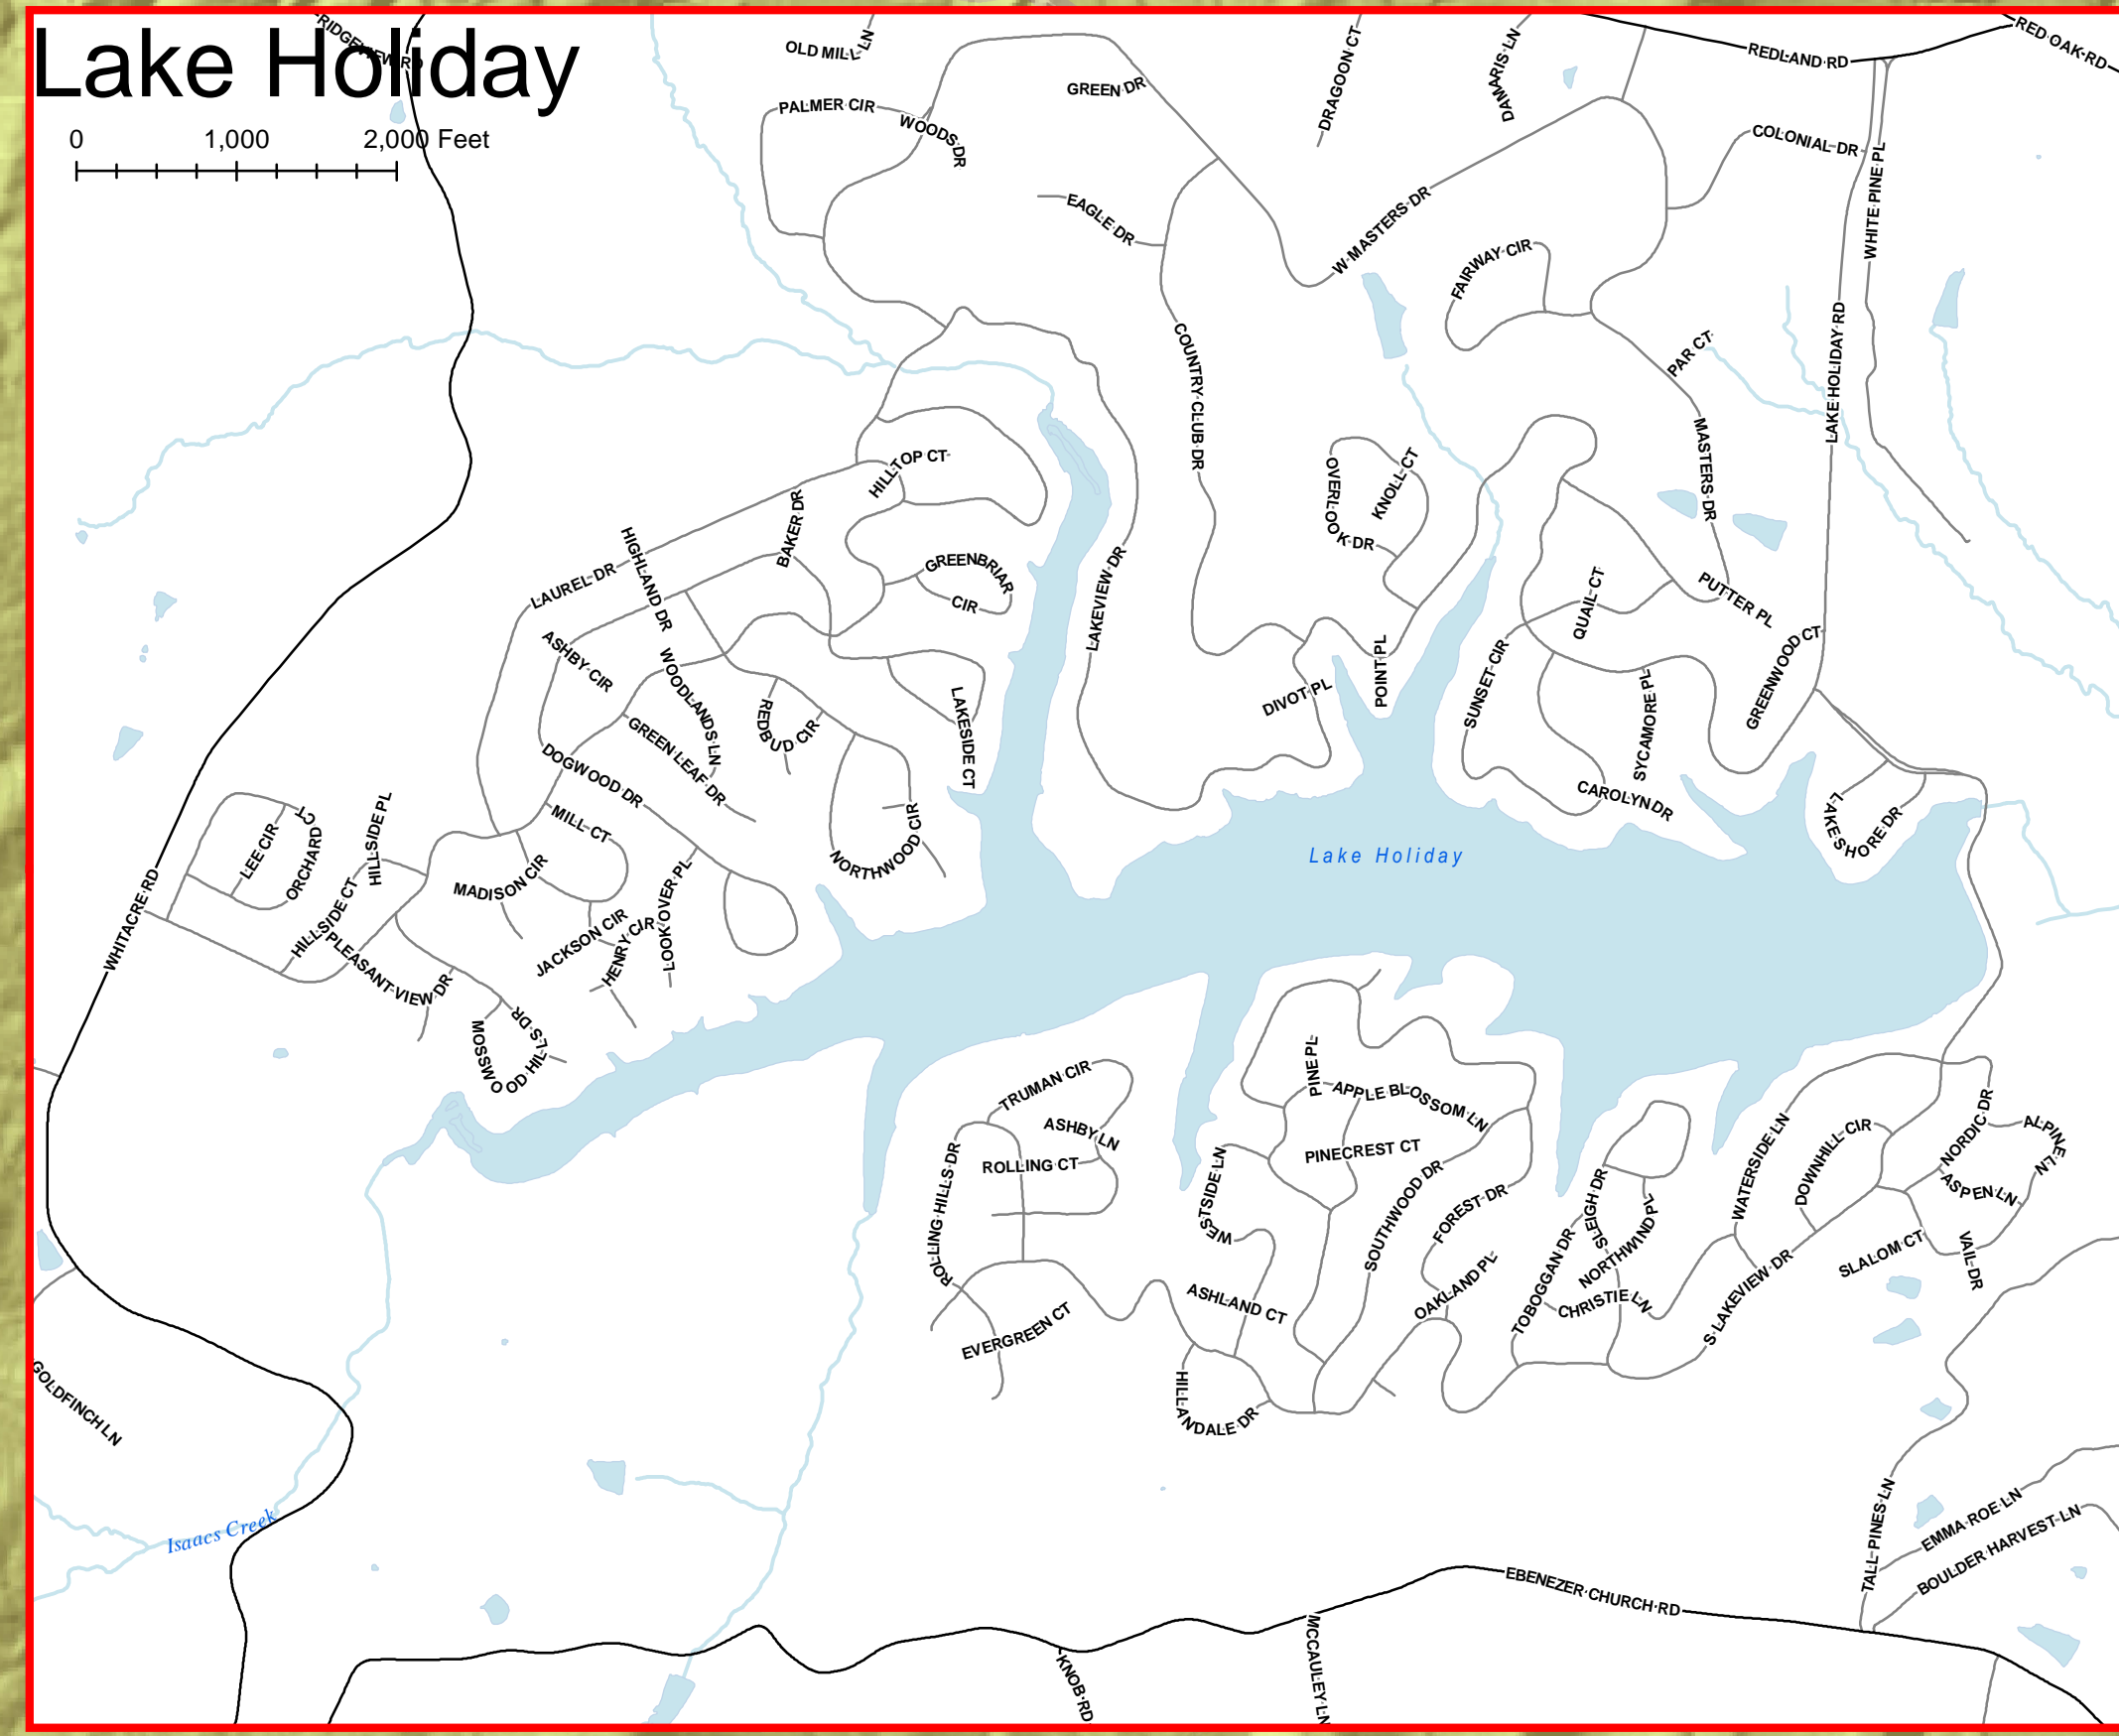

Frederick County Virginia

Map Features

- Frederick County
- WV County Boundaries
- VA County Boundaries
- City of Winchester
- Towns
- Lakes
- Streams

Streets

- Interstate
- Expressway
- Primary
- Secondary
- Private

Map Produced By:
Frederick County Information Technologies
107 N Kent St
Winchester, VA 22601
Updated 2019