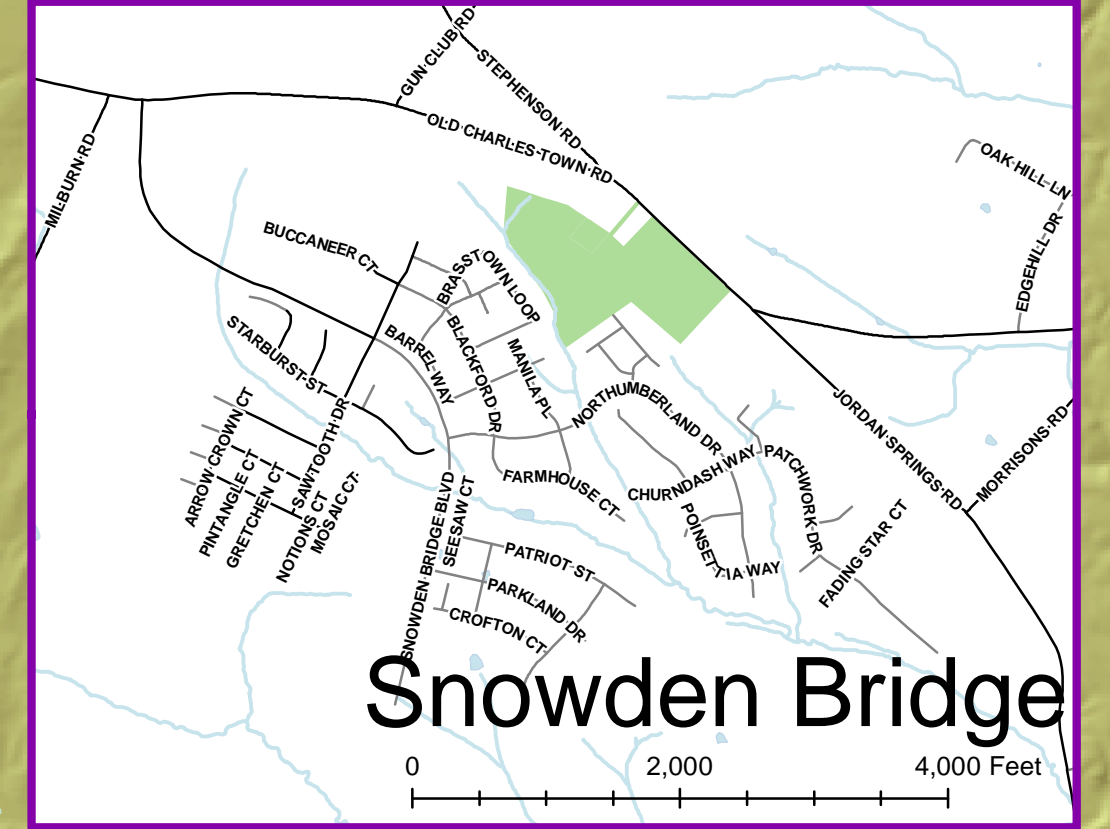

Frederick County Virginia

Map Features

- Frederick County
- WV County Boundaries
- VA County Boundaries
- City of Winchester
- Towns
- Lakes
- Streams

Streets

- Interstate
- Expressway
- Primary
- Secondary
- Private

Map Produced By:
Frederick County Information Technologies
107 N Kent St
Winchester, VA 22601
Updated 2019